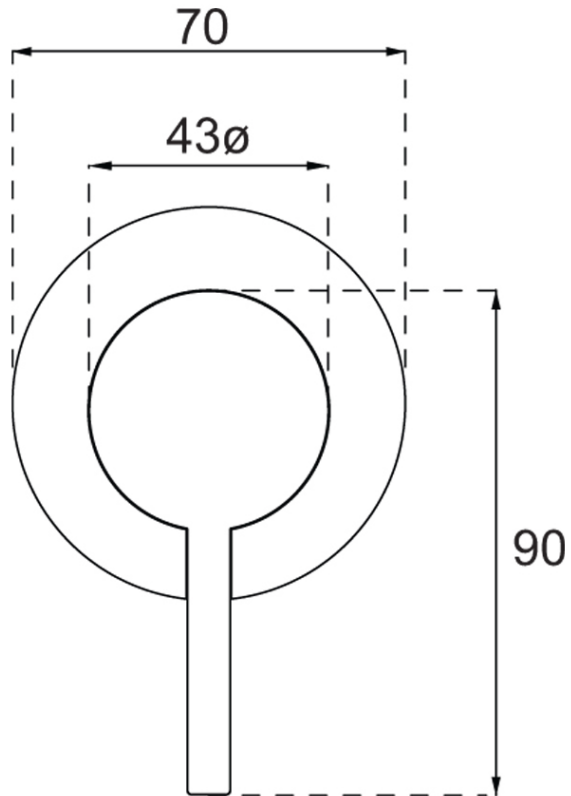

Vita Shower Mixer Trim

Product Image **Product Details**

Code: 1107561B
Brand: Villeroy & Boch
Range: Vita
Warranty: 15 Years*
WELS: N/A

Additional Features **Technical Specification**

Required Product
 ColourChoice 7413300

Recommended Products

Additional Notes

- 35mm Ceramic Cartridge
- Compact 70mm Plate

Installation Instructions

- * NOT COMPATABLE WITH UNIVERSAL BODY
- * ONLY USE COLOURCHOICE BODY 7413300

*Please visit argentaust.com.au/warranty to view the full warranty

Note: All dimensions are in millimetres and are subject to normal manufacturing variations. Always use the physical product measurements for cut-outs and rough-ins as the technical details shown may differ from the actual product. Use acetic cured silicone sealant. Do not use epoxy type adhesives. Clean with damp cloth. Do not use abrasive cleaners, liquids or pastes.