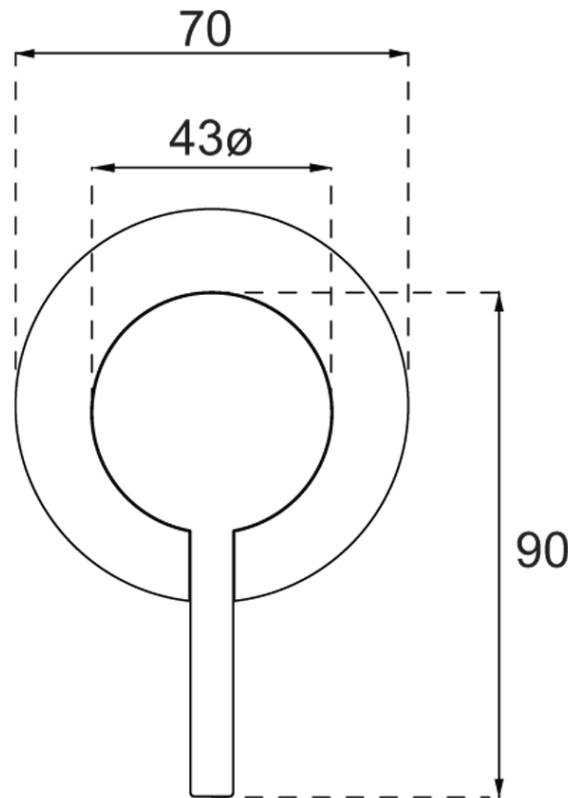

Vita Shower Mixer Trim

Brushed Nickel

Product Image **Product Details**

Code: 1107580B
Brand: Villeroy & Boch
Range: Vita
Warranty: 15 Years*
WELS: N/A

Additional Features **Technical Specification**

Required Product
 ColourChoice 7413300

Recommended Products

Additional Notes

- 35mm Ceramic Cartridge
- Compact 70mm Plate

Installation Instructions

- * NOT COMPATABLE WITH UNIVERSAL BODY
- * ONLY USE COLOURCHOICE BODY 7413300

*Please visit argentaust.com.au/warranty to view the full warranty

Note: All dimensions are in millimetres and are subject to normal manufacturing variations. Always use the physical product measurements for cut-outs and rough-ins as the technical details shown may differ from the actual product. Use acetic cured silicone sealant. Do not use epoxy type adhesives. Clean with damp cloth. Do not use abrasive cleaners, liquids or pastes.