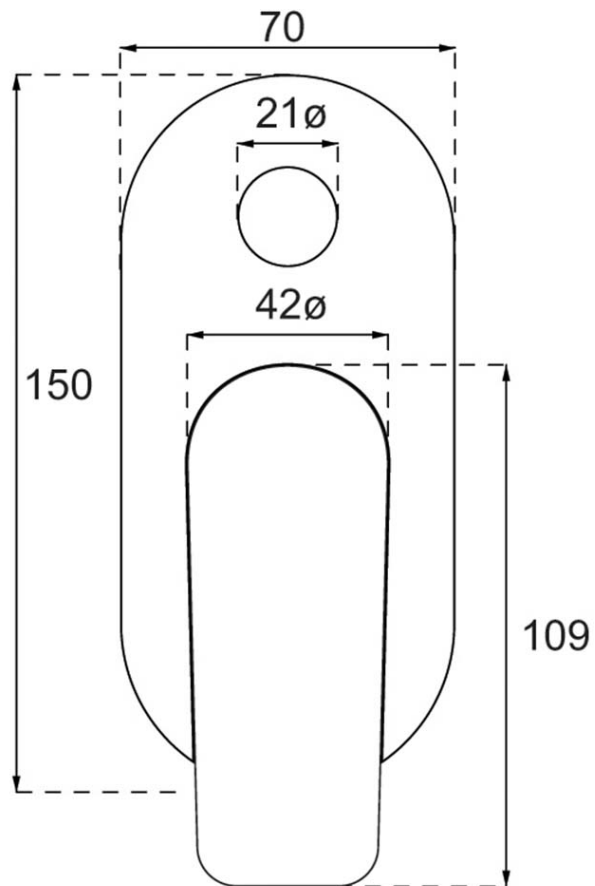

O.Novo Style Diverter Mixer Trim

Brushed Nickel

Product Image

Product Details

Code:	1161680B
Brand:	Villeroy & Boch
Range:	O.Novo Style
Warranty:	15 Years*
WELS:	N/A

Additional Features

Technical Specification

Required Product

ColourChoice 4485500

Recommended Products

Additional Notes

- 35mm Ceramic Cartridge
- Push Button Diverter Activation

Installation Instructions

- * NOT COMPATIBLE WITH UNIVERSAL BODY
- * ONLY USE COLOURCHOICE BODY 4485500

*Please visit argentaust.com.au/warranty to view the full warranty

Note: All dimensions are in millimetres and are subject to normal manufacturing variations. Always use the physical product measurements for cut-outs and rough-ins as the technical details shown may differ from the actual product. Use acetic cured silicone sealant. Do not use epoxy type adhesives. Clean with damp cloth. Do not use abrasive cleaners, liquids or pastes.