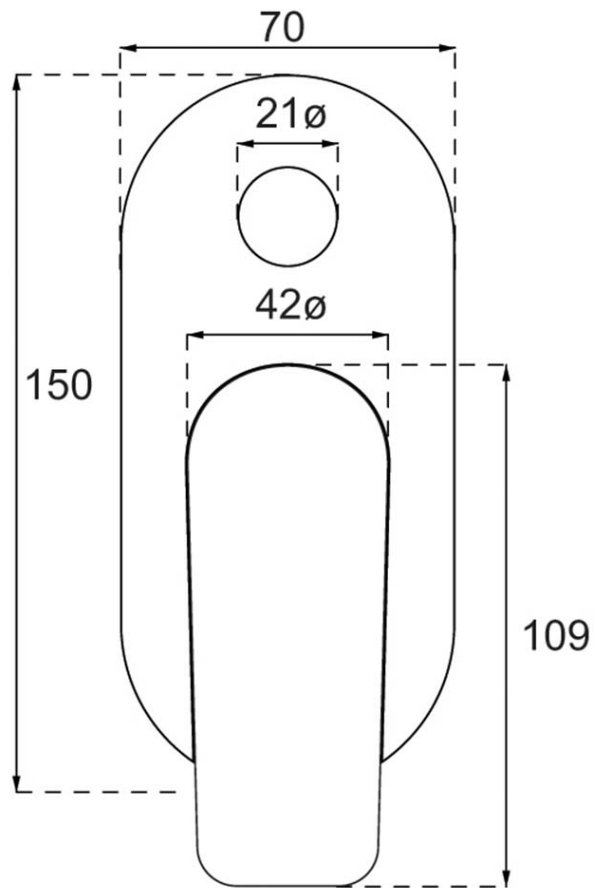

# O.Novo Style Diverter Mixer Trim

Matte Black

**Product Image** **Product Details**

**Code:** 1161695B  
**Brand:** Villeroy & Boch  
**Range:** O.Novo Style  
**Warranty:** 15 Years\*  
**WELS:** N/A

**Additional Features** **Technical Specification**

**Required Product**  
 ColourChoice 4485500

**Recommended Products**

**Additional Notes**

- 35mm Ceramic Cartridge
- Push Button Diverter Activation

**Installation Instructions**

- \* NOT COMPATIBLE WITH UNIVERSAL BODY
- \* ONLY USE COLOURCHOICE BODY 4485500

\*Please visit [argentaust.com.au/warranty](http://argentaust.com.au/warranty) to view the full warranty

*Note: All dimensions are in millimetres and are subject to normal manufacturing variations. Always use the physical product measurements for cut-outs and rough-ins as the technical details shown may differ from the actual product. Use acetic cured silicone sealant. Do not use epoxy type adhesives. Clean with damp cloth. Do not use abrasive cleaners, liquids or pastes.*