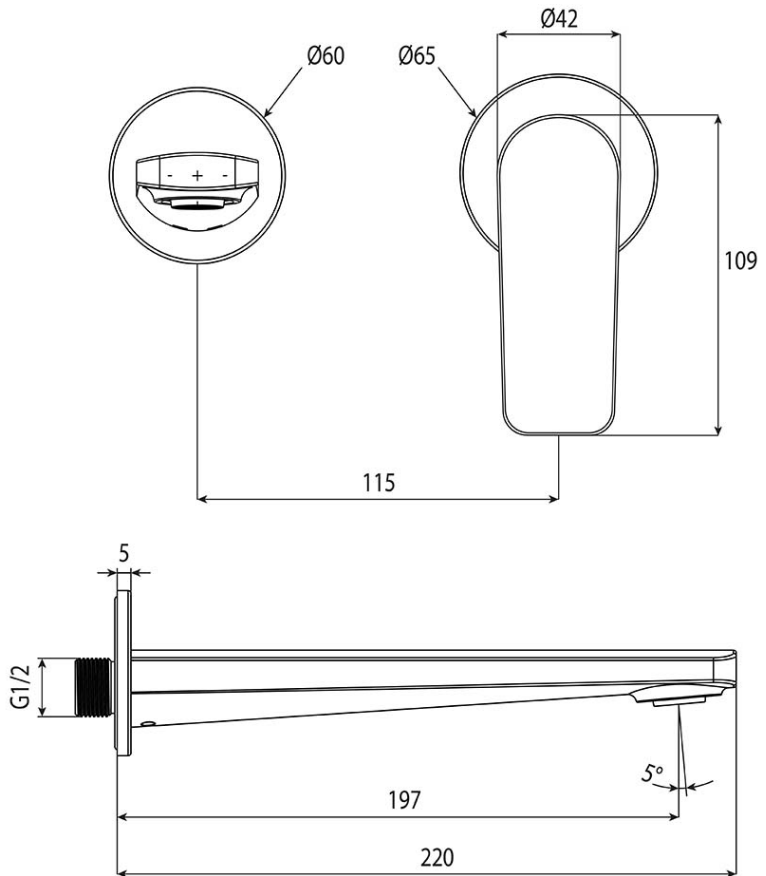

O.Novo Style Wall Mounted Basin Trim

Matte Black

Product Image **Product Details**

Code: 1164595B
Brand: Villeroy & Boch
Range: O.Novo Style
Warranty: 15 Years*
WELS: 5 Star 5 LPM, Reg #: T43585

Additional Features **Technical Specification**

Required Product
 ColourChoice 8733500

Recommended Products

Additional Notes

- Lead Free
- 115mm Centres
- 35mm Ceramic Cartridge
- Spout Can Be Positioned On The Left Hand Side Of The Mixer Only
- Use as a Bath Mixer By Changing To The Full Flow Aerator Provided In The Box

Installation Instructions

* NOT COMPATIBLE WITH UNIVERSAL BODY
 * ONLY USE COLOURCHOICE BODY 8733500

*Please visit argentaust.com.au/warranty to view the full warranty

Note: All dimensions are in millimetres and are subject to normal manufacturing variations. It is recommended to use the physical product measurements for cut-outs and rough-ins as the technical details shown may differ from the actual product. Use acetic cured silicone sealant. Do not use epoxy type adhesives. Clean with damp cloth. Do not use abrasive cleaners, liquids or pastes.