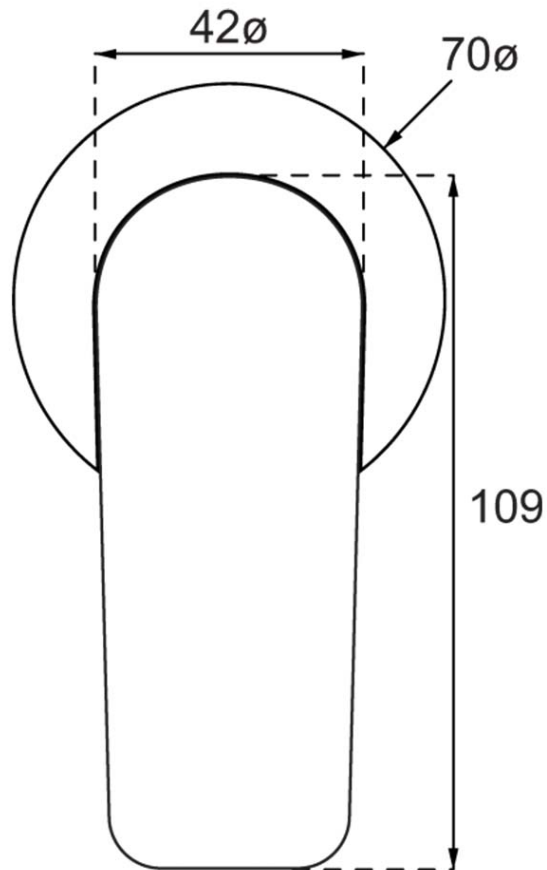

## Additional Features

**Required Product**  
ColourChoice 7413300

**Recommended Products**

**Additional Notes**

- 35mm Ceramic Cartridge
- Compact 70mm Plate

**Installation Instructions**

- \* NOT COMPATABLE WITH UNIVERSAL BODY
- \* ONLY USE COLOURCHOICE BODY 7413300

## Technical Specification

\*Please visit [argentaust.com.au/warranty](http://argentaust.com.au/warranty) to view the full warranty

*Note: All dimensions are in millimetres and are subject to normal manufacturing variations. Always use the physical product measurements for cut-outs and rough-ins as the technical details shown may differ from the actual product. Use acetic cured silicone sealant. Do not use epoxy type adhesives. Clean with damp cloth. Do not use abrasive cleaners, liquids or pastes.*