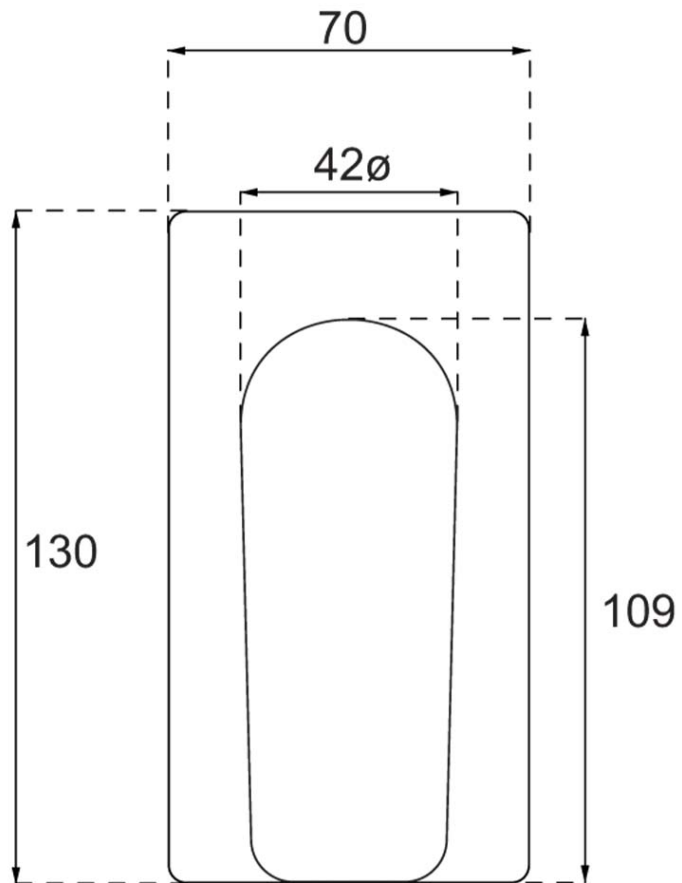

# O.Novo Style Rectangular Shower Mixer Trim

**Product Image**

**Product Details**

<b>Code:</b>	<b>1168061B</b>
Brand:	Villeroy & Boch
Range:	O.Novo Style
Warranty:	15 Years*
WELS:	N/A

**Additional Features**

**Technical Specification**

**Required Product**

ColourChoice 7413300

**Recommended Products**

**Additional Notes**

- 35mm Ceramic Cartridge
- Compact rectangular plate

**Installation Instructions**

- \* NOT COMPATIBLE WITH UNIVERSAL BODY
- \* ONLY USE COLOURCHOICE BODY 7413300

\*Please visit [argentaust.com.au/warranty](http://argentaust.com.au/warranty) to view the full warranty

Note: All dimensions are in millimetres and are subject to normal manufacturing variations. Always use the physical product measurements for cut-outs and rough-ins as the technical details shown may differ from the actual product. Use acetic cured silicone sealant. Do not use epoxy type adhesives. Clean with damp cloth. Do not use abrasive cleaners, liquids or pastes.