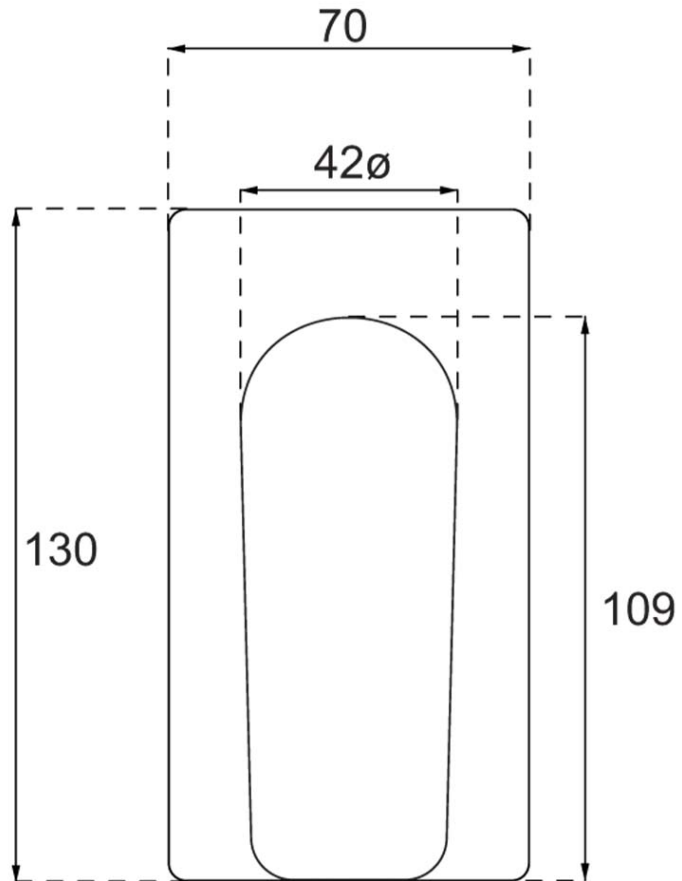

# O.Novo Style Rectangular Shower Mixer Trim

Brushed Nickel

**Product Image**

**Product Details**

**Code:** 1168080B  
**Brand:** Villeroy & Boch  
**Range:** O.Novo Style  
**Warranty:** 15 Years\*  
**WELS:** N/A

**Additional Features**

**Technical Specification**

**Required Product**

ColourChoice 7413300

**Recommended Products**

**Additional Notes**

- 35mm Ceramic Cartridge
- Compact rectangular plate

**Installation Instructions**

- \* NOT COMPATIBLE WITH UNIVERSAL BODY
- \* ONLY USE COLOURCHOICE BODY 7413300

\*Please visit [argentaust.com.au/warranty](http://argentaust.com.au/warranty) to view the full warranty

*Note: All dimensions are in millimetres and are subject to normal manufacturing variations. Always use the physical product measurements for cut-outs and rough-ins as the technical details shown may differ from the actual product. Use acetic cured silicone sealant. Do not use epoxy type adhesives. Clean with damp cloth. Do not use abrasive cleaners, liquids or pastes.*