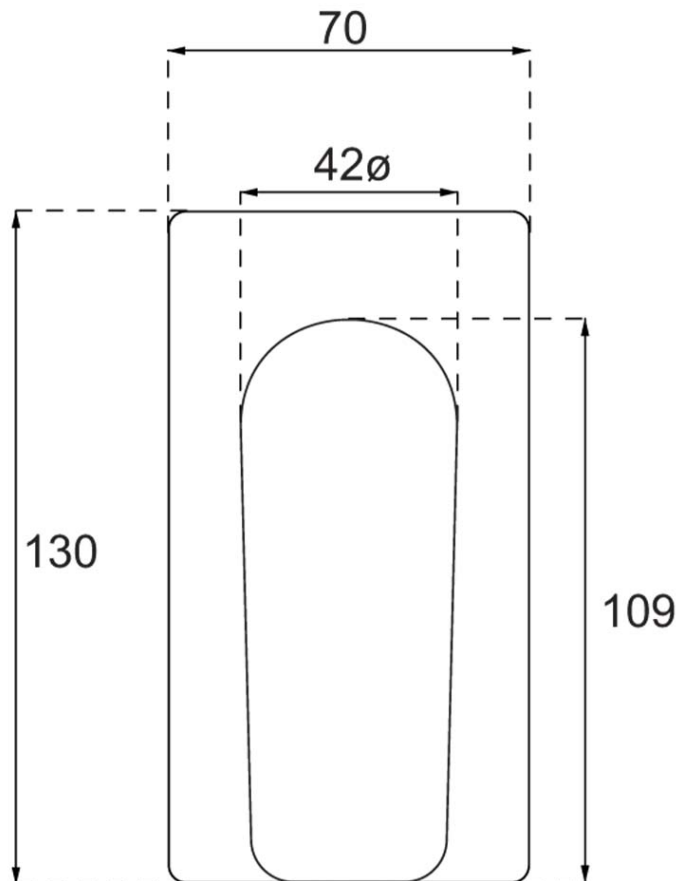

O.Novo Style Rectangular Shower Mixer Trim

Brushed Gold

Product Image **Product Details**

Code: 1168085B
Brand: Villeroy & Boch
Range: O.Novo Style
Warranty: 15 Years*
WELS: N/A

Additional Features **Technical Specification**

Required Product
 ColourChoice 7413300

Recommended Products

Additional Notes

- 35mm Ceramic Cartridge
- Compact rectangular plate

Installation Instructions

- * NOT COMPATIBLE WITH UNIVERSAL BODY
- * ONLY USE COLOURCHOICE BODY 7413300

*Please visit argentaust.com.au/warranty to view the full warranty

Note: All dimensions are in millimetres and are subject to normal manufacturing variations. Always use the physical product measurements for cut-outs and rough-ins as the technical details shown may differ from the actual product. Use acetic cured silicone sealant. Do not use epoxy type adhesives. Clean with damp cloth. Do not use abrasive cleaners, liquids or pastes.