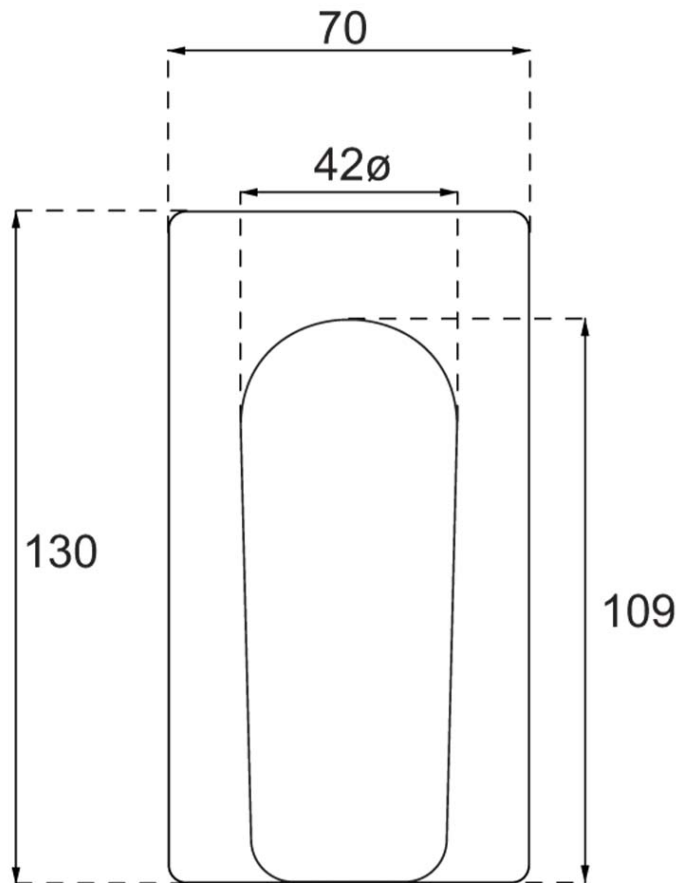

# O.Novo Style Rectangular Shower Mixer Trim

Matte Black

**Product Image**

**Product Details**

<b>Code:</b>	<b>1168095B</b>
Brand:	Villeroy & Boch
Range:	O.Novo Style
Warranty:	15 Years*
WELS:	N/A

**Additional Features**

**Technical Specification**

**Required Product**

ColourChoice 7413300

**Recommended Products**

**Additional Notes**

- 35mm Ceramic Cartridge
- Compact rectangular plate

**Installation Instructions**

- \* NOT COMPATIBLE WITH UNIVERSAL BODY
- \* ONLY USE COLOURCHOICE BODY 7413300

\*Please visit [argentaust.com.au/warranty](http://argentaust.com.au/warranty) to view the full warranty

Note: All dimensions are in millimetres and are subject to normal manufacturing variations. Always use the physical product measurements for cut-outs and rough-ins as the technical details shown may differ from the actual product. Use acetic cured silicone sealant. Do not use epoxy type adhesives. Clean with damp cloth. Do not use abrasive cleaners, liquids or pastes.