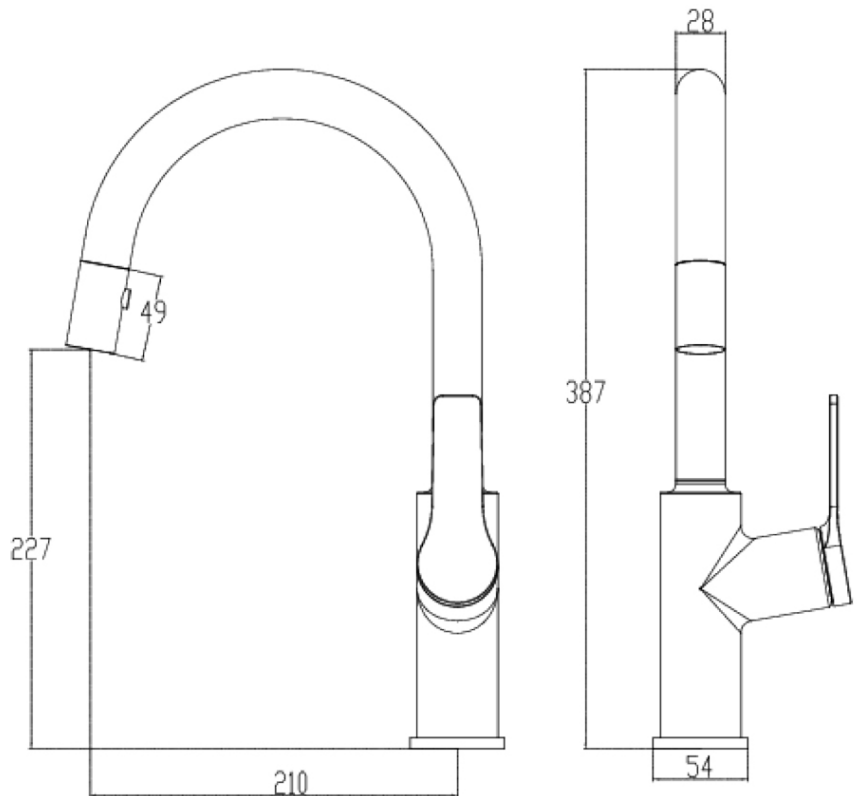

Architectura Kitchen Mixer Pull Out Spray

Matte Black

Product Image

Product Details

Code: 2158895
Brand: Villeroy & Boch
Range: Architectura
Warranty: 15 Years*
WELS: 5 Star 5.5 LPM, Reg #: T43577

Additional Features

Technical Specification

Required Product

Recommended Products

Additional Notes

- Lead Free
- 35mm Ceramic Cartridge
- 360 Degree Swivel Range

*Please visit argentaust.com.au/warranty to view the full warranty

Note: All dimensions are in millimetres and are subject to normal manufacturing variations. It is recommended to use the physical product measurements for cut-outs and rough-ins as the technical details shown may differ from the actual product. Use acetic cured silicone sealant. Do not use epoxy type adhesives. Clean with damp cloth. Do not use abrasive cleaners, liquids or pastes.