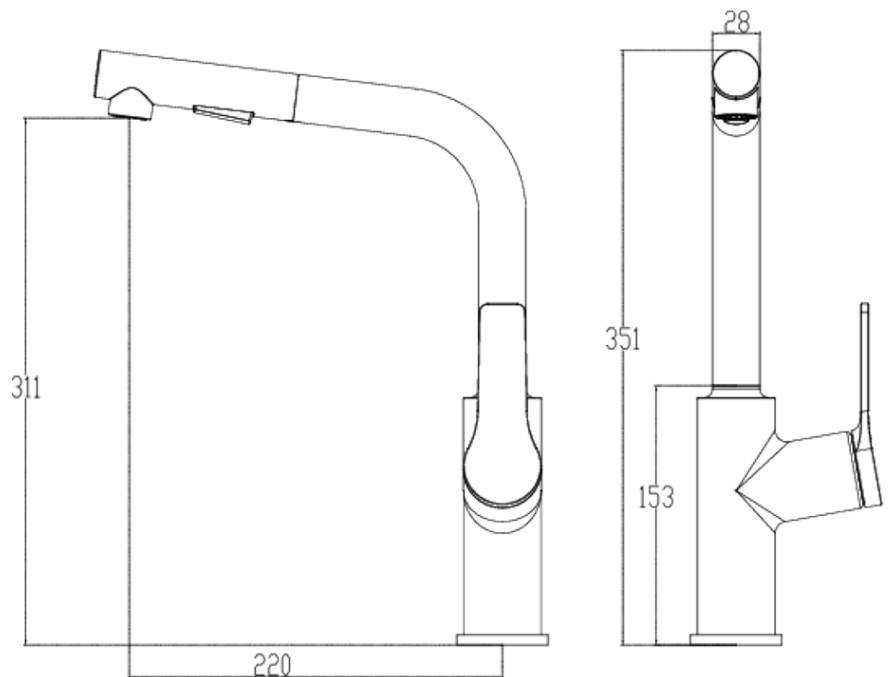

### Additional Notes

- Lead Free
- 35mm Ceramic Cartridge
- 360 Degree Swivel Range

\*Please visit [argentaust.com.au/warranty](http://argentaust.com.au/warranty) to view the full warranty

Note: All dimensions are in millimetres and are subject to normal manufacturing variations. Always use the physical product measurements for cut-outs and rough-ins as the technical details shown may differ from the actual product. Use acetic cured silicone sealant. Do not use epoxy type adhesives. Clean with damp cloth. Do not use abrasive cleaners, liquids or pastes.