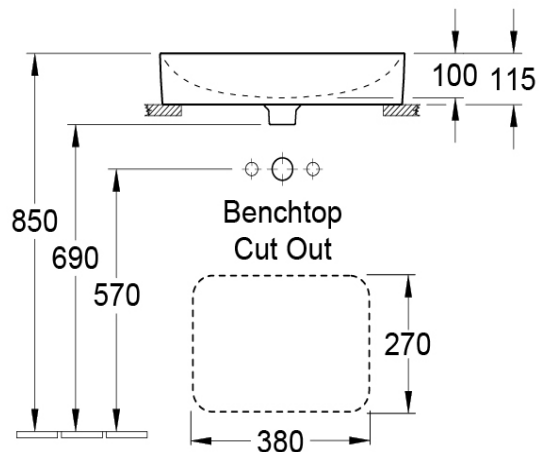

Technical Specification

*Please visit argentaust.com.au/warranty to view the full warranty

Note: All dimensions are in millimetres and are subject to normal manufacturing variations. Always use the physical product measurements for cut-outs and rough-ins as the technical details shown may differ from the actual product. Use acetic cured silicone sealant. Do not use epoxy type adhesives. Clean with damp cloth. Do not use abrasive cleaners, liquids or pastes.