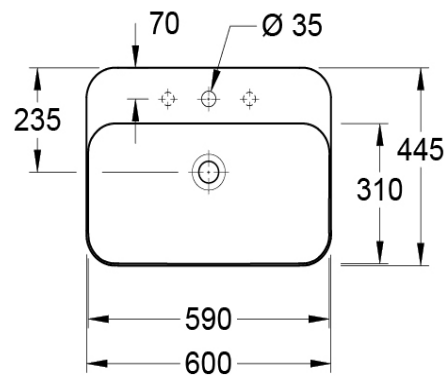

## Product Details

<b>Code:</b>	<b>414260R1</b>
Brand:	Villeroy & Boch
Range:	Finion
Warranty:	10 Years*
Product Width:	600 mm
Product Depth:	445 mm
WELS:	N/A

## Additional Features

- Required Product**  
32mm Waste Fitting with overflow
- Recommended Products**  
Series K316-D 32mm PUW Selection

- Additional Notes**
- TitanCeram for precise thin edges
  - CeramicPlus Easy Clean Finish

## Technical Specification

\*Please visit [argentaust.com.au/warranty](http://argentaust.com.au/warranty) to view the full warranty

*Note: All dimensions are in millimetres and are subject to normal manufacturing variations. Always use the physical product measurements for cut-outs and rough-ins as the technical details shown may differ from the actual product. Use acetic cured silicone sealant. Do not use epoxy type adhesives. Clean with damp cloth. Do not use abrasive cleaners, liquids or pastes.*