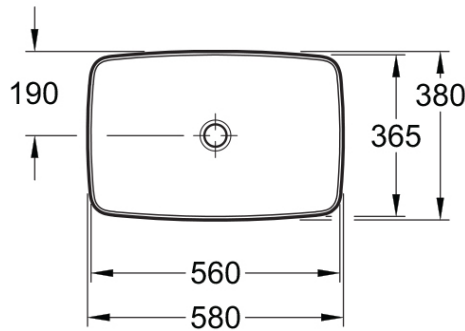

Artis 580 Rectangular Vessel Basin

No Tap Hole | No Overflow | Coal Black

Product Image

Product Details

Code:	417258BCT8
Brand:	Villeroy & Boch
Range:	Artis
Warranty:	10 Years*
Product Width:	580 mm
Product Depth:	380 mm
WELS:	N/A

Additional Features

Required Product
32mm Waste

Recommended Products
K316-D PUW Waste Series

Additional Notes
• Titan Ceram Slim Edge Basin

Installation Instructions
* 160mm Benchtop Cutout required

Technical Specification

*Please visit argentaust.com.au/warranty to view the full warranty

Note: All dimensions are in millimetres and are subject to normal manufacturing variations. It is recommended to use the physical product measurements for cut-outs and rough-ins as the technical details shown may differ from the actual product. Use acetic cured silicone sealant. Do not use epoxy type adhesives. Clean with damp cloth. Do not use abrasive cleaners, liquids or pastes.