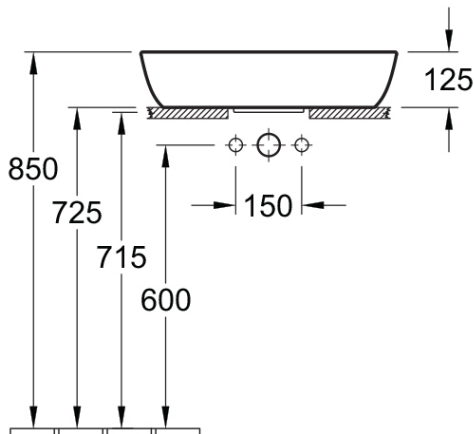

Artis 580 Rectangular Vessel Basin

No Tap Hole | No Overflow | Coal Black

Product Image

Product Details

Code:	417258BCT8
Brand:	Villeroy & Boch
Range:	Artis
Warranty:	10 Years*
Product Width:	580 mm
Product Depth:	380 mm
WELS:	N/A

Additional Features

Required Product
32mm Waste

Recommended Products
K316-D PUW Waste Series

Additional Notes
• Titan Ceram Slim Edge Basin

Installation Instructions
* 160mm Benchtop Cutout required

Technical Specification

*Please visit argentaust.com.au/warranty to view the full warranty

Note: All dimensions are in millimetres and are subject to normal manufacturing variations. It is recommended to use the physical product measurements for cut-outs and rough-ins as the technical details shown may differ from the actual product. Use acetic cured silicone sealant. Do not use epoxy type adhesives. Clean with damp cloth. Do not use abrasive cleaners, liquids or pastes.