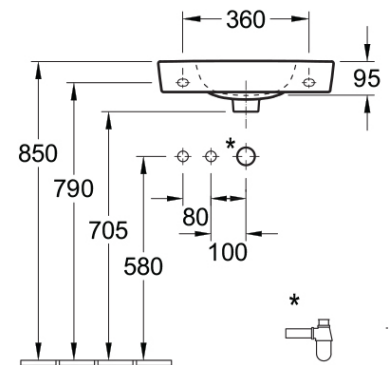

O.novo 2.0 500 Handwash Basin

1 Taphole, Centre Bowl, Mixer Left Hand Side

Product Image

Product Details

SKU:	43425201LB
Brand:	Villeroy & Boch
Range:	O.novo 2.0
Warranty:	10 Years
Product Width:	500 mm
Product Depth:	250 mm
WELS:	N/A

Additional Features

Required Product
WM approved 32mm BSP waste

Recommended Products
K328F STD or K316-D PUW series
for general use

Technical Specification

Additional Notes
* Integral Overflow

Note: All dimensions are in millimetres and are subject to normal manufacturing variations. Always use the physical product measurements for cut-outs and rough-ins as the technical details shown may differ from the actual product. Use acetic cured silicone sealant. Do not use epoxy type adhesives. Clean with damp cloth. Do not use abrasive cleaners, liquids or pastes.