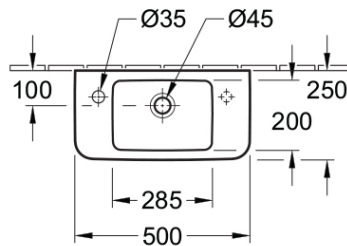

O.novo 2.0 500 Handwash Basin

1 Taphole, Centre Bowl, Mixer Left Hand Side

Product Image

Product Details

SKU:	43425201LB
Brand:	Villeroy & Boch
Range:	O.novo 2.0
Warranty:	10 Years
Product Width:	500 mm
Product Depth:	250 mm
WELS:	N/A

Additional Features

Required Product
WM approved 32mm BSP waste

Recommended Products
K328F STD or K316-D PUW series
for general use

Technical Specification

Additional Notes
* Integral Overflow

Note: All dimensions are in millimetres and are subject to normal manufacturing variations. Always use the physical product measurements for cut-outs and rough-ins as the technical details shown may differ from the actual product. Use acetic cured silicone sealant. Do not use epoxy type adhesives. Clean with damp cloth. Do not use abrasive cleaners, liquids or pastes.