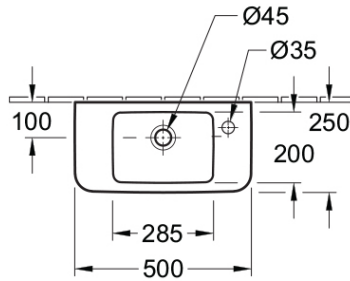

O.novo 2.0 500 Handwash Basin

1 Taphole, Centre Bowl, Mixer Right Hand Side

Product Image **Product Details**

SKU: 43425201RB
Brand: Villeroy & Boch
Range: O.novo 2.0
Warranty: 10 Years
Product Width: 500 mm
Product Depth: 250 mm
WELS: N/A

Additional Features **Technical Specification**

Required Product
 WM approved 32mm BSP waste

Recommended Products
 K328F STD or K316-D series for general use

Additional Notes
 * Integral Overflow

Note: All dimensions are in millimetres and are subject to normal manufacturing variations. Always use the physical product measurements for cut-outs and rough-ins as the technical details shown may differ from the actual product. Use acetic cured silicone sealant. Do not use epoxy type adhesives. Clean with damp cloth. Do not use abrasive cleaners, liquids or pastes.