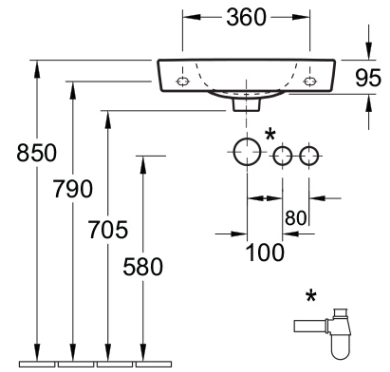

O.novo 2.0 500 Handwash Basin

1 Taphole, Centre Bowl, Mixer Right Hand Side

Product Image **Product Details**

SKU: 43425201RB
Brand: Villeroy & Boch
Range: O.novo 2.0
Warranty: 10 Years
Product Width: 500 mm
Product Depth: 250 mm
WELS: N/A

Additional Features **Technical Specification**

Required Product
 WM approved 32mm BSP waste

Recommended Products
 K328F STD or K316-D series for general use

Additional Notes
 * Integral Overflow

Note: All dimensions are in millimetres and are subject to normal manufacturing variations. Always use the physical product measurements for cut-outs and rough-ins as the technical details shown may differ from the actual product. Use acetic cured silicone sealant. Do not use epoxy type adhesives. Clean with damp cloth. Do not use abrasive cleaners, liquids or pastes.