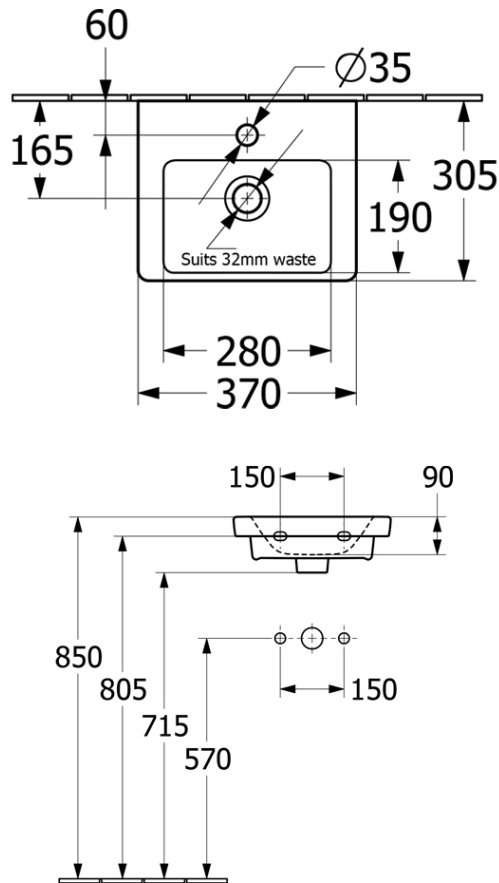

Subway 3.0 370 Handwash Basin

1 Taphole, Slot Overflow, TitanCeram

Product Image **Product Details**

Code: 43703701CB
Brand: Villeroy & Boch
Range: Subway 3.0
Warranty: 10 Years*
Product Width: 370 mm
Product Depth: 305 mm
WELS: N/A

Additional Features **Technical Specification**

Required Product
 32mm Waste

Recommended Products
 K316-D Pop Up Waste Series

Additional Notes
 • TitanCeram Slim Edge Basin with Offset Slot Overflow

Installation Instructions
 * Supplied with 9961 Mounting set

*Please visit argentaust.com.au/warranty to view the full warranty

Note: All dimensions are in millimetres and are subject to normal manufacturing variations. Always use the physical product measurements for cut-outs and rough-ins as the technical details shown may differ from the actual product. Use acetic cured silicone sealant. Do not use epoxy type adhesives. Clean with damp cloth. Do not use abrasive cleaners, liquids or pastes.