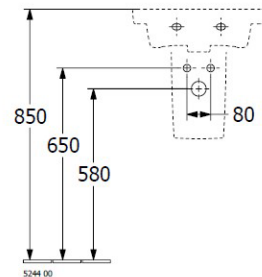

Subway 3.0 450 Handwash Basin

1 Tap hole, Slot Overflow, TitanCeram

Product Image

Product Details

Code:	43704501CB
Brand:	Villeroy & Boch
Range:	Subway 3.0
Warranty:	10 Years*
Product Width:	450 mm
Product Depth:	370 mm
Product Height:	45 mm

Additional Features

Technical Specification

Required Product

32mm Waste

Recommended Products

K316-D Pop Up Waste Series

Additional Notes

- TitanCeram Slim Edge Basin with Offset Slot Overflow

Installation Instructions

* Supplied with 9961 Mounting set

*Please visit argentaust.com.au/warranty to view the full warranty

Note: All dimensions are in millimetres and are subject to normal manufacturing variations. Always use the physical product measurements for cut-outs and rough-ins as the technical details shown may differ from the actual product. Use acetic cured silicone sealant. Do not use epoxy type adhesives. Clean with damp cloth. Do not use abrasive cleaners, liquids or pastes.