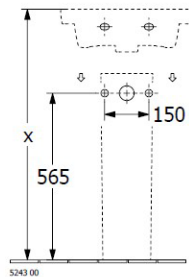

Subway 3.0 450 Handwash Basin

1 Tap hole, Slot Overflow, TitanCeram

Product Image

Product Details

Code:	43704501CB
Brand:	Villeroy & Boch
Range:	Subway 3.0
Warranty:	10 Years*
Product Width:	450 mm
Product Depth:	370 mm
Product Height:	45 mm

Additional Features

Technical Specification

Required Product

32mm Waste

Recommended Products

K316-D Pop Up Waste Series

Additional Notes

- TitanCeram Slim Edge Basin with Offset Slot Overflow

Installation Instructions

* Supplied with 9961 Mounting set

*Please visit argentaust.com.au/warranty to view the full warranty

Note: All dimensions are in millimetres and are subject to normal manufacturing variations. Always use the physical product measurements for cut-outs and rough-ins as the technical details shown may differ from the actual product. Use acetic cured silicone sealant. Do not use epoxy type adhesives. Clean with damp cloth. Do not use abrasive cleaners, liquids or pastes.