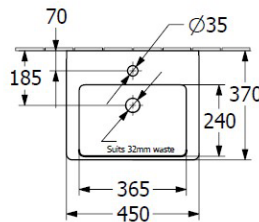

Additional Features

Technical Specification

Required Product

32mm Waste

Recommended Products

K316-D Pop Up Waste Series

Additional Notes

- TitanCeram Slim Edge Basin with Offset Slot Overflow

Installation Instructions

* Supplied with 9961 Mounting set

*Please visit argentaust.com.au/warranty to view the full warranty

Note: All dimensions are in millimetres and are subject to normal manufacturing variations. Always use the physical product measurements for cut-outs and rough-ins as the technical details shown may differ from the actual product. Use acetic cured silicone sealant. Do not use epoxy type adhesives. Clean with damp cloth. Do not use abrasive cleaners, liquids or pastes.