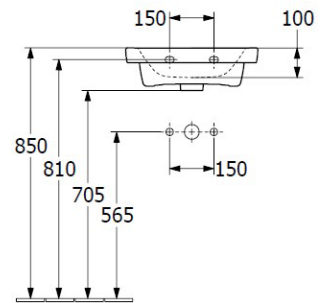

Subway 3.0 450 Handwash Basin

1 Tap hole, Slot Overflow, TitanCeram

Product Image

Product Details

Code:	43704501CB
Brand:	Villeroy & Boch
Range:	Subway 3.0
Warranty:	10 Years*
Product Width:	450 mm
Product Depth:	370 mm
Product Height:	45 mm

Additional Features

Technical Specification

Required Product

32mm Waste

Recommended Products

K316-D Pop Up Waste Series

Additional Notes

- TitanCeram Slim Edge Basin with Offset Slot Overflow

Installation Instructions

* Supplied with 9961 Mounting set

*Please visit argentaust.com.au/warranty to view the full warranty

Note: All dimensions are in millimetres and are subject to normal manufacturing variations. Always use the physical product measurements for cut-outs and rough-ins as the technical details shown may differ from the actual product. Use acetic cured silicone sealant. Do not use epoxy type adhesives. Clean with damp cloth. Do not use abrasive cleaners, liquids or pastes.