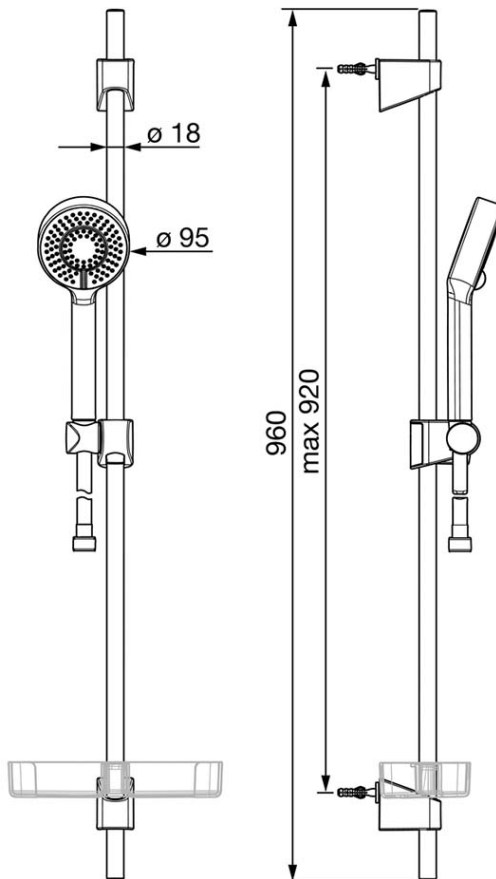

EcoJet Neu Trio 95/900 Shower Rail Set

Matte Black

Product Image

Product Details

Code: 446701333337
Brand: Hansa
Range: HansaEcoJet
Warranty: 15 Years*
WELS: 3 Star 9 LPM, Reg #: S14761

Additional Features

Technical Specification

Required Product

Recommended Products

Additional Notes

- 3 Function Handpiece
- Fully Adjustable Rail at Both Ends
- Includes Soap Dish
- Supplied with 1.75m Hose
- German Engineered

*Please visit argentaust.com.au/warranty to view the full warranty

Note: All dimensions are in millimetres and are subject to normal manufacturing variations. Always use the physical product measurements for cut-outs and rough-ins as the technical details shown may differ from the actual product. Use acetic cured silicone sealant. Do not use epoxy type adhesives. Clean with damp cloth. Do not use abrasive cleaners, liquids or pastes.