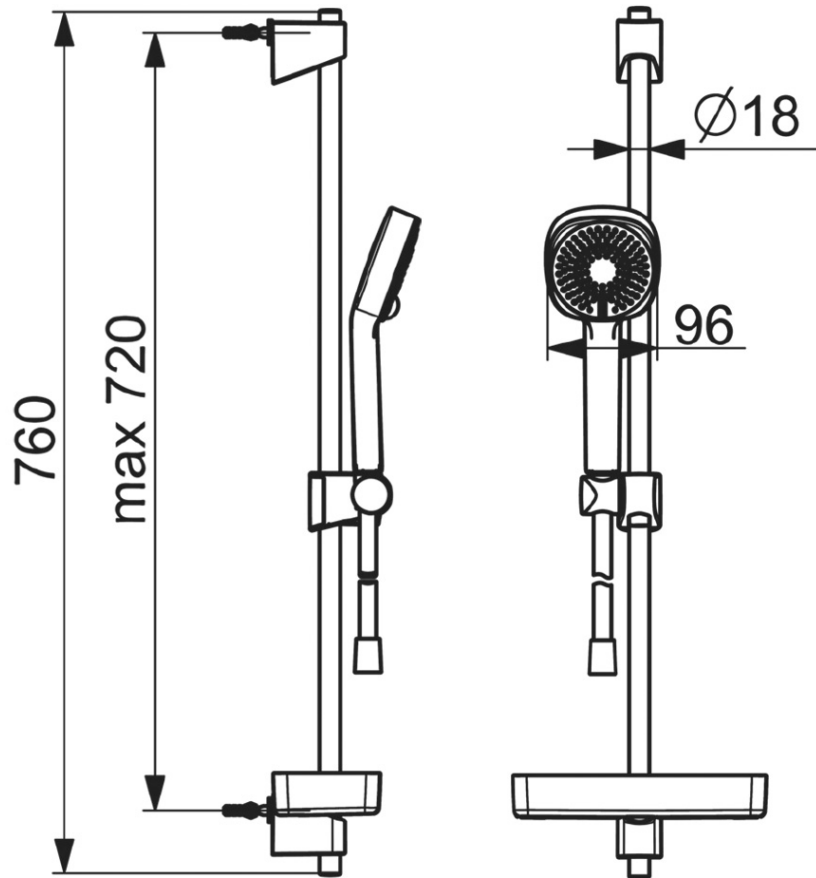

EcoJet Style Trio 95/720 Square Rail Set

Product Image

Product Details

SKU: 447701310037
Brand: Hansa
Range: EcoJet Style
Warranty: 15 Years
WELS: 3 Star 9.0 LPM, Reg #: S14760

Additional Features

Technical Specification

Required Product

Recommended Products

Additional Notes

- * Includes Soap Dish
- * Limescale Protection Technology
- * Adjustable Rail

Note: All dimensions are in millimetres and are subject to normal manufacturing variations. Always use the physical product measurements for cut-outs and rough-ins as the technical details shown may differ from the actual product. Use acetic cured silicone sealant. Do not use epoxy type adhesives. Clean with damp cloth. Do not use abrasive cleaners, liquids or pastes.