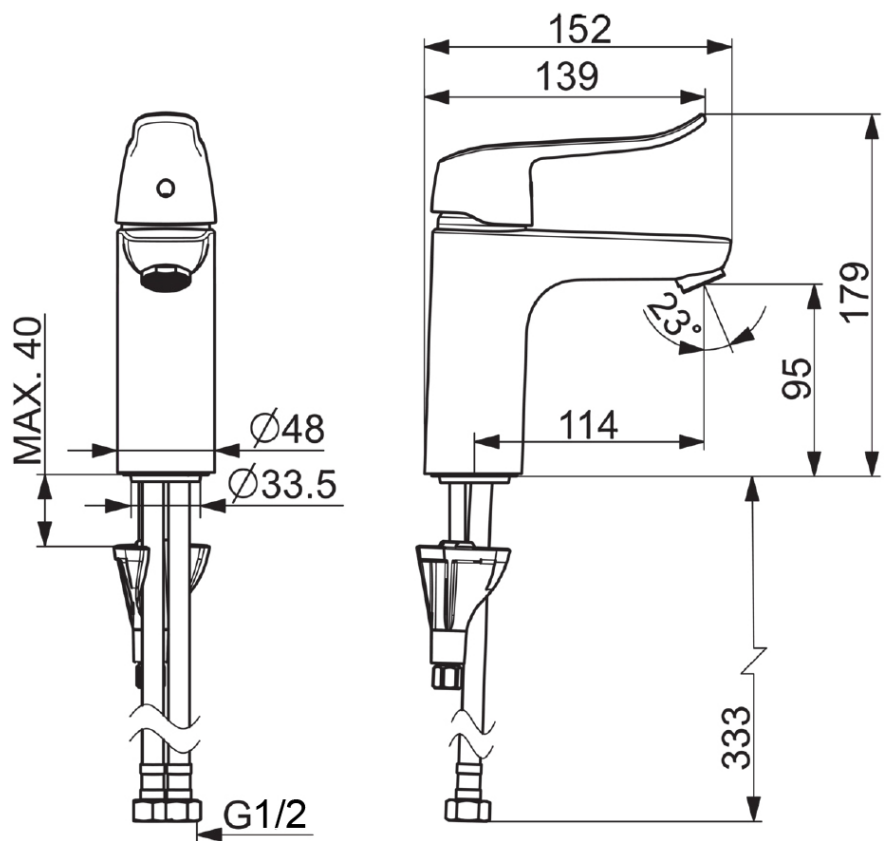

506699060037 Matching Shower Mixer Trim

Additional Notes

- German Engineered
- Quick Fit Installation
- 40mm Cartridge
- AS1428 Dimensionally Compliant
- Flexible 1/2" Tails
- 6 Star Green Flow Rate.

Installation Instructions

* One Handed Quick Fit Installation under bench Kit

Technical Specification

*Please visit argentaust.com.au/warranty to view the full warranty

Note: All dimensions are in millimetres and are subject to normal manufacturing variations. Always use the physical product measurements for cut-outs and rough-ins as the technical details shown may differ from the actual product. Use acetic cured silicone sealant. Do not use epoxy type adhesives. Clean with damp cloth. Do not use abrasive cleaners, liquids or pastes.