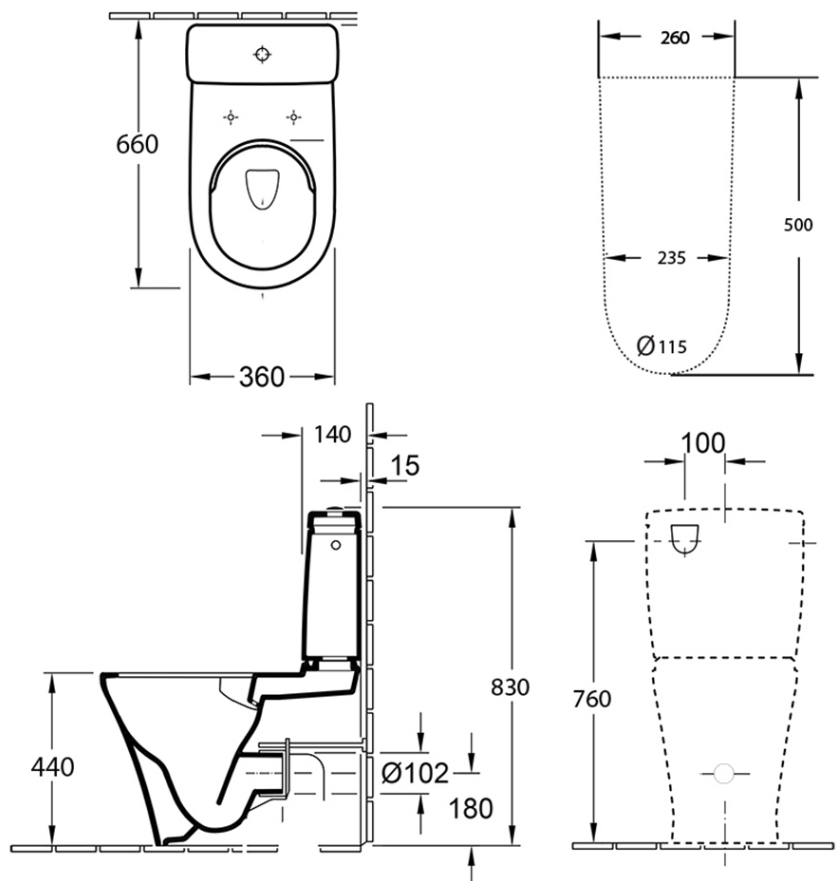

O.novo 2.0 DirectFlush BTW Toilet

P Trap | Slim Seat | CeramicPlus

Product Image

Product Details

Code:	4606R0R1L4B
Brand:	Villeroy & Boch
Range:	O.novo 2.0
Warranty:	10 Years*
Product Width:	360 mm
Product Depth:	660 mm
WELS:	4 Star 3.5 LPM, Reg #: L05394

Additional Features

Technical Specification

Required Product

Recommended Products

Matching Villeroy & Boch Basin,
Optional 8L189861 Chrome Flush
Button

Additional Notes

- CeramicPlus Easy Clean Finish
- DirectFlush Technology
- Slim Soft Close Seat
- Includes 8L189968 White Button

Installation Instructions

* P Trap Set Out 180mm

*Please visit argentaust.com.au/warranty to view the full warranty

Note: All dimensions are in millimetres and are subject to normal manufacturing variations. Always use the physical product measurements for cut-outs and rough-ins as the technical details shown may differ from the actual product. Use acetic cured silicone sealant. Do not use epoxy type adhesives. Clean with damp cloth. Do not use abrasive cleaners, liquids or pastes.