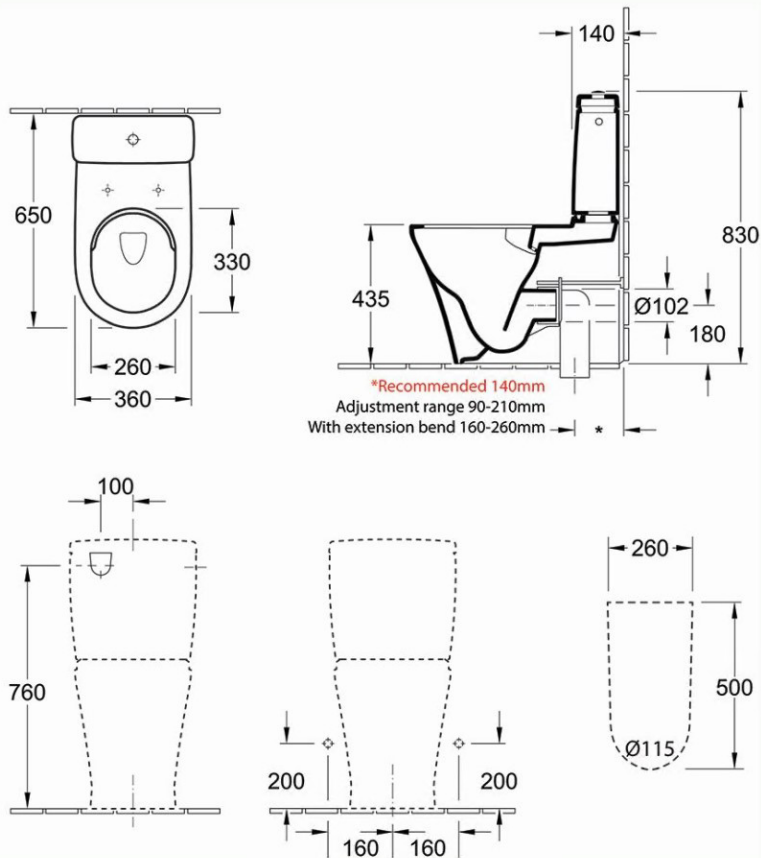

O.novo 2.0 DirectFlush BTW Toilet

S Trap | CeramicPlus

Product Image

Product Details

Code: 4606R1R1S4DB
Brand: Villeroy & Boch
Range: O.novo 2.0
Warranty: 10 Years*
Product Width: 360 mm
Product Depth: 660 mm
WELS: 4 Star 3.5 LPM, Reg #: L05394

Additional Features

Technical Specification

Required Product

Recommended Products

Matching Villeroy & Boch Basin,
 Optional 8L189861 Chrome Flush
 Button

Additional Notes

- Ambulant Compliant
- CeramicPlus Easy Clean Finish
- DirectFlush Technology
- Soft Close seat
- Includes 8L189968 White Button

Installation Instructions

- * Rec set out 140mm
- * S trap set out 90 - 210mm
- * 160 - 260mm with Optional B8080 Vario

*Recommended 140mm
 Adjustment range 90-210mm
 With extension bend 160-260mm

*Please visit argentaust.com.au/warranty to view the full warranty

Note: All dimensions are in millimetres and are subject to normal manufacturing variations. Always use the physical product measurements for cut-outs and rough-ins as the technical details shown may differ from the actual product. Use acetic cured silicone sealant. Do not use epoxy type adhesives. Clean with damp cloth. Do not use abrasive cleaners, liquids or pastes.