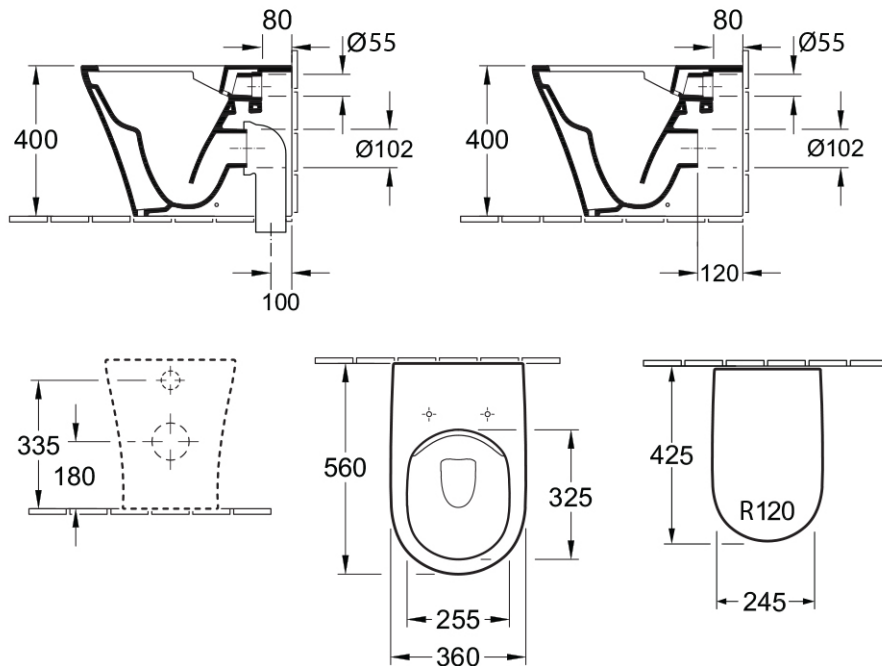

Product Width:

Product Depth:

WELS:

4624R101L4DB

Villeroy & Boch

O.novo 2.0

5 Years

N/A

Installation Instructions

* 92233300

* 92233400

Technical Specification

Note: All dimensions are in millimetres and are subject to normal manufacturing variations. Always use the physical product measurements for cut-outs and rough-ins as the technical details shown may differ from the actual product. Use acetic cured silicone sealant. Do not use epoxy type adhesives. Clean with damp cloth. Do not use abrasive cleaners, liquids or pastes.