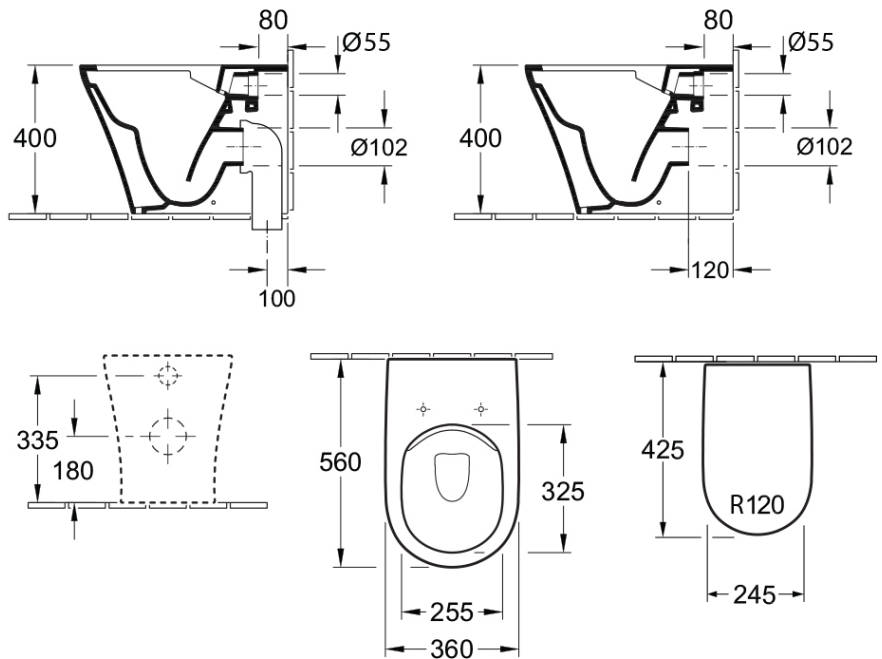

O.novo 2.0 Direct Flush Wall Faced Toilet

S & P Trap | CeramicPlus

Product Image

Product Details

Code:	4624R1R1S4DB
Brand:	Villeroy & Boch
Range:	O.novo 2.0
Warranty:	10 Years*
Product Width:	N/A
Product Depth:	N/A
WELS:	4 Star 3.5 LPM, Reg #: L06371

Additional Features

Required Product
Matching Inwall Cistern

Recommended Products
92233300 ViConnect Cistern

Additional Notes

- DirectFlush Technology

Technical Specification

*Please visit argentaust.com.au/warranty to view the full warranty

Note: All dimensions are in millimetres and are subject to normal manufacturing variations. Always use the physical product measurements for cut-outs and rough-ins as the technical details shown may differ from the actual product. Use acetic cured silicone sealant. Do not use epoxy type adhesives. Clean with damp cloth. Do not use abrasive cleaners, liquids or pastes.