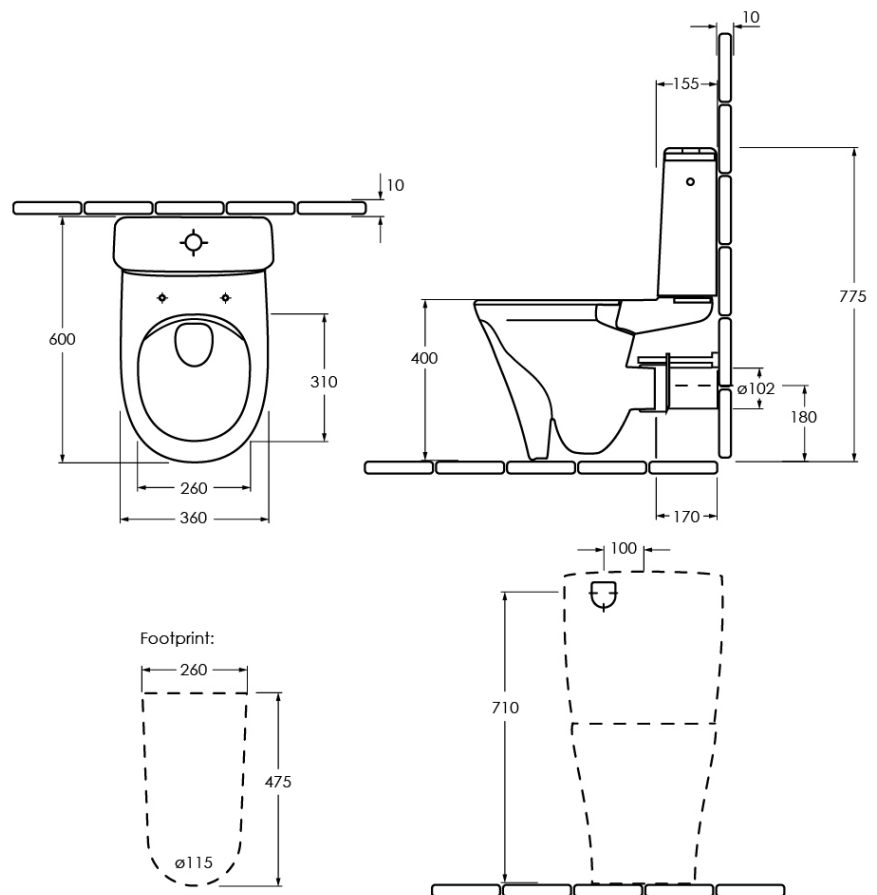

Additional Notes

- DirectFlush Rimless technology
- Slim Soft Close Seat

*Please visit argentaust.com.au/warranty to view the full warranty

Note: All dimensions are in millimetres and are subject to normal manufacturing variations. Always use the physical product measurements for cut-outs and rough-ins as the technical details shown may differ from the actual product. Use acetic cured silicone sealant. Do not use epoxy type adhesives. Clean with damp cloth. Do not use abrasive cleaners, liquids or pastes.