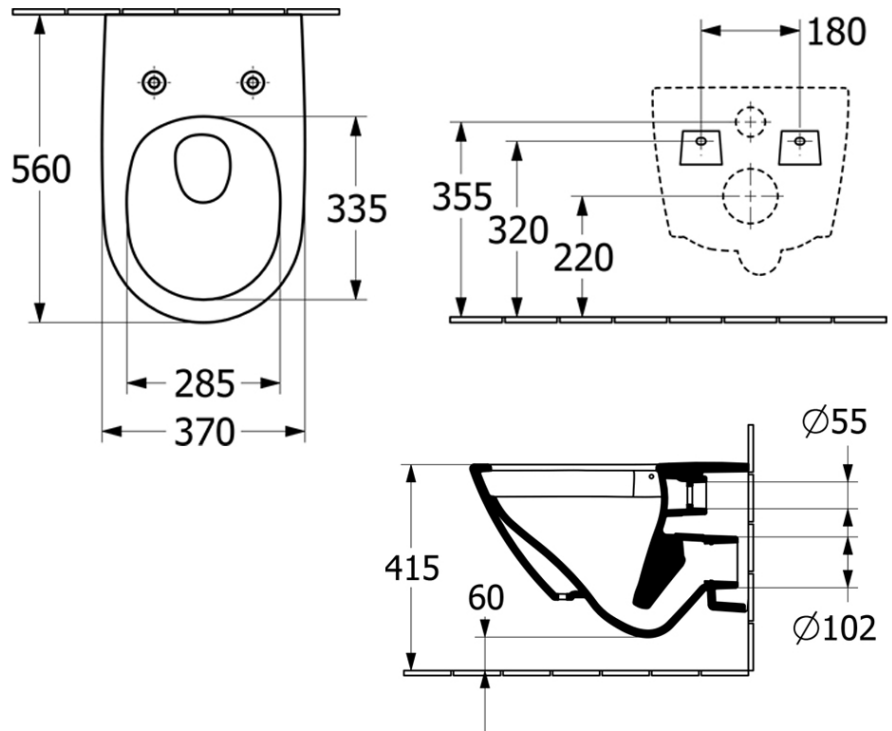

## Product Details

|                |                               |
|----------------|-------------------------------|
| <b>Code:</b>   | <b>4670T001L4B</b>            |
| Brand:         | Villeroy & Boch               |
| Range:         | Subway 3.0                    |
| Warranty:      | 10 Years*                     |
| Product Width: | N/A                           |
| Product Depth: | N/A                           |
| WELS:          | 4 Star 4.5 LPM, Reg #: L07177 |

## Additional Features

**Required Product**  
Matching In Wall Cistern with Frame

**Recommended Products**  
ViConnect 92233500 or 92233600  
Cistern with Frame with E100 E200 Or  
E300 ViConnect Flush Plate

## Technical Specification

\*Please visit [argentaust.com.au/warranty](http://argentaust.com.au/warranty) to view the full warranty

Note: All dimensions are in millimetres and are subject to normal manufacturing variations. Always use the physical product measurements for cut-outs and rough-ins as the technical details shown may differ from the actual product. Use acetic cured silicone sealant. Do not use epoxy type adhesives. Clean with damp cloth. Do not use abrasive cleaners, liquids or pastes.