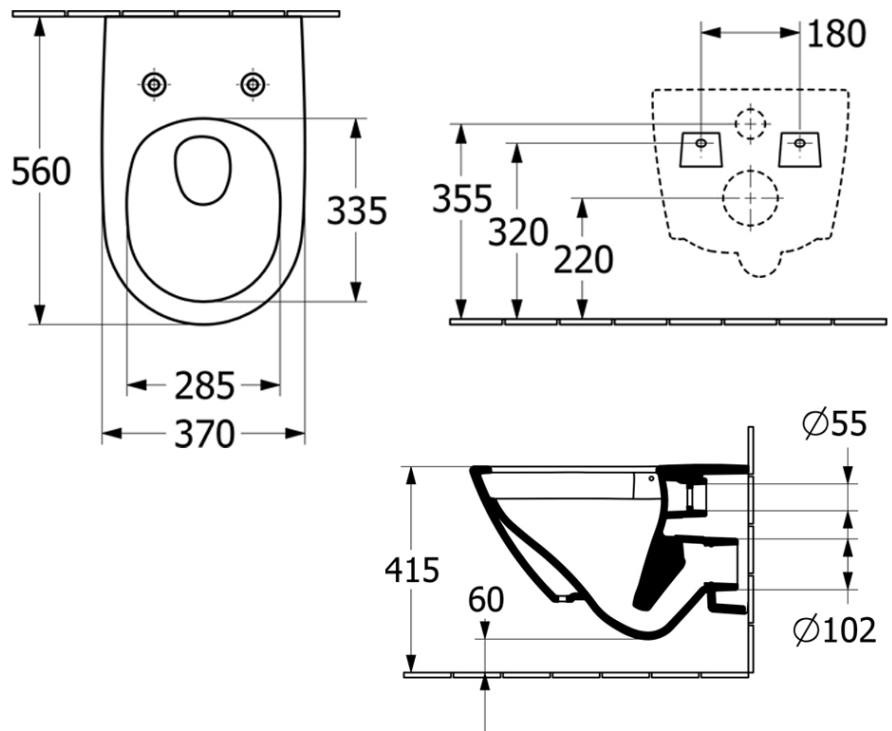

Additional Features **Technical Specification**

Required Product
Matching In Wall Cistern with Frame

Recommended Products
ViConnect 92233500 or 92233600
Cistern with Frame with E100 E200 Or
E300 ViConnect Flush Plate

Additional Notes

- TwistFlush
- Fully Smooth Sided
- Slim Soft Close Seat

Installation Instructions
* Featuring Villeroy & Boch SupraFix Technology