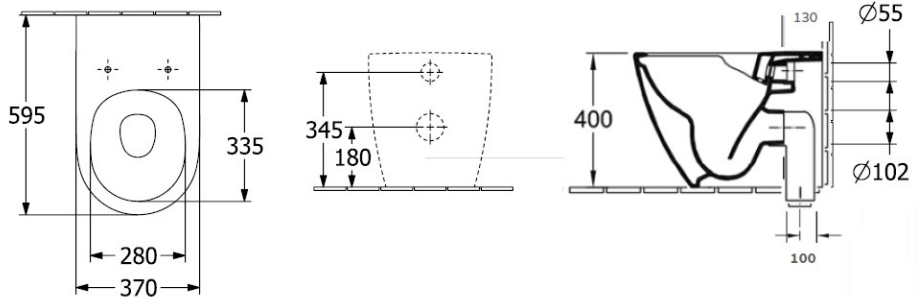

Subway 3.0 TwistFlush Wall Faced Toilet

P Trap | TwistFlush | Slim Seat

Product Image

Product Details

Code: 4671T001L4B
Brand: Villeroy & Boch
Range: Subway 3.0
Warranty: 10 Years*
Product Width: 370 mm
Product Depth: 595 mm
WELS: 4 Star 4.5 LPM, Reg #: L07177

Additional Features

Technical Specification

Required Product

Matching In Wall Cistern

Recommended Products

ViConnect 92233300 or 92233400
 Cistern with E100 E200 or E300
 Flushplate

Additional Notes

- TwistFlush
- Fully Smooth Sided
- Slim Seat

Installation Instructions

- * S trap set out 100mm
- * P Trap set Out 180mm
- * S Trap Set out 160-180mm with B8080 Vario order separately

*Please visit argentaust.com.au/warranty to view the full warranty

Note: All dimensions are in millimetres and are subject to normal manufacturing variations. Always use the physical product measurements for cut-outs and rough-ins as the technical details shown may differ from the actual product. Use acetic cured silicone sealant. Do not use epoxy type adhesives. Clean with damp cloth. Do not use abrasive cleaners, liquids or pastes.