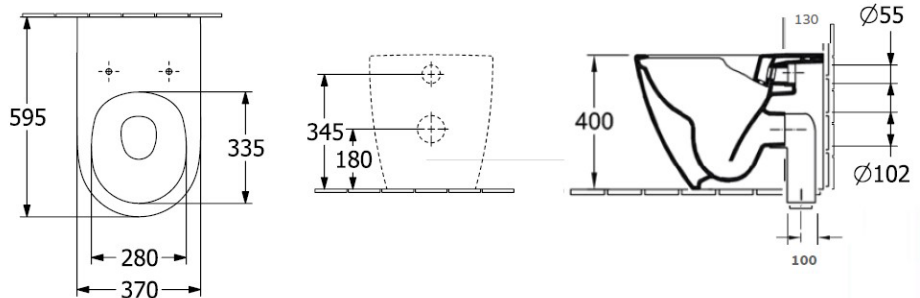

Subway 3.0 TwistFlush Wall Faced Toilet

P Trap | TwistFlush | CeramicPlus | Slim Seat

Product Image

Product Details

Code:	4671T0R1L4B
Brand:	Villeroy & Boch
Range:	Subway 3.0
Warranty:	10 Years*
Product Width:	370 mm
Product Depth:	595 mm
WELS:	4 Star 4.5 LPM, Reg #: L07242

Additional Features

Technical Specification

Required Product

Matching In Wall Cistern

Recommended Products

ViConnect 92233300 or 92233400
Cistern with E100 E200 or E300
Flushplate

Additional Notes

- TwistFlush
- Fully Smooth Sided
- CeramicPlus
- Slim Seat

Installation Instructions

- * S trap set out 100mm
- * P Trap set Out 180mm
- * S Trap Set out 160-180mm with B8080 Vario order separately

*Please visit argentaust.com.au/warranty to view the full warranty

Note: All dimensions are in millimetres and are subject to normal manufacturing variations. Always use the physical product measurements for cut-outs and rough-ins as the technical details shown may differ from the actual product. Use acetic cured silicone sealant. Do not use epoxy type adhesives. Clean with damp cloth. Do not use abrasive cleaners, liquids or pastes.