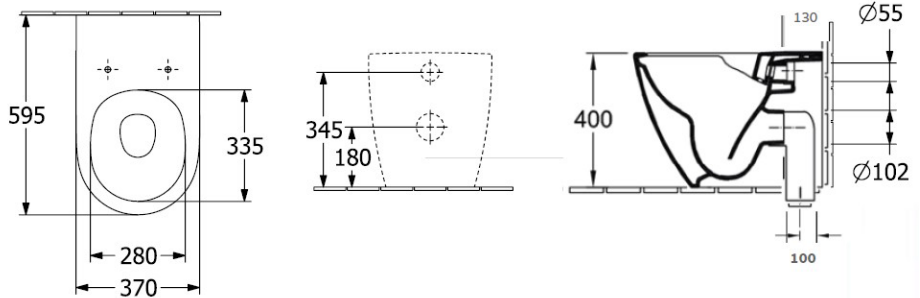

Subway 3.0 TwistFlush Wall Faced Toilet

P Trap | TwistFlush | CeramicPlus | Soft Close Seat

Product Image

Product Details

Code:	4671T0R1S4B
Brand:	Villeroy & Boch
Range:	Subway 3.0
Warranty:	10 Years*
Product Width:	370 mm
Product Depth:	595 mm
WELS:	4 Star 4.5 LPM, Reg #: L07242

Additional Features

Required Product
Matching In Wall Cistern

Recommended Products
ViConnect 92233300 or 92233400
Cistern with E100 E200 or E300
Flushplate

Additional Notes

- TwistFlush
- Fully Smooth Sided
- CeramicPlus
- Soft Close Seat

Installation Instructions

- * S trap set out 100mm
- * P Trap set Out 180mm
- * S Trap Set out 160-180mm with B8080 Vario order separately

Technical Specification

*Please visit argentaust.com.au/warranty to view the full warranty

Note: All dimensions are in millimetres and are subject to normal manufacturing variations. Always use the physical product measurements for cut-outs and rough-ins as the technical details shown may differ from the actual product. Use acetic cured silicone sealant. Do not use epoxy type adhesives. Clean with damp cloth. Do not use abrasive cleaners, liquids or pastes.