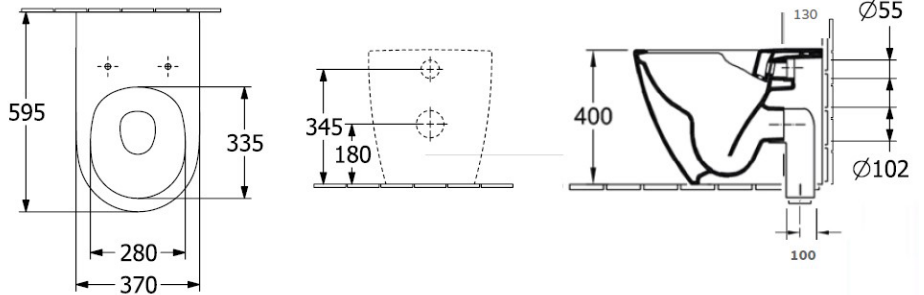

Subway 3.0 TwistFlush Wall Faced Toilet

S Trap | TwistFlush | CeramicPlus | Slim Seat

Product Image

Product Details

| | |
|----------------|-------------------------------|
| Code: | 4671T1R1L4B |
| Brand: | Villeroy & Boch |
| Range: | Subway 3.0 |
| Warranty: | 10 Years* |
| Product Width: | 370 mm |
| Product Depth: | 595 mm |
| WELS: | 4 Star 4.5 LPM, Reg #: L07177 |

Additional Features

Technical Specification

Required Product

Matching In Wall Cistern

Recommended Products

ViConnect 92233300 or 92233400
Cistern with E100 E200 or E300
Flushplate

Additional Notes

- TwistFlush
- Fully Smooth Sided
- CeramicPlus
- Slim Seat

Installation Instructions

- * S trap set out 100-110mm
- * P Trap set Out 180mm
- * S Trap Set out 160-175mm with B8080 Vario order separately

*Please visit argentaust.com.au/warranty to view the full warranty

Note: All dimensions are in millimetres and are subject to normal manufacturing variations. Always use the physical product measurements for cut-outs and rough-ins as the technical details shown may differ from the actual product. Use acetic cured silicone sealant. Do not use epoxy type adhesives. Clean with damp cloth. Do not use abrasive cleaners, liquids or pastes.