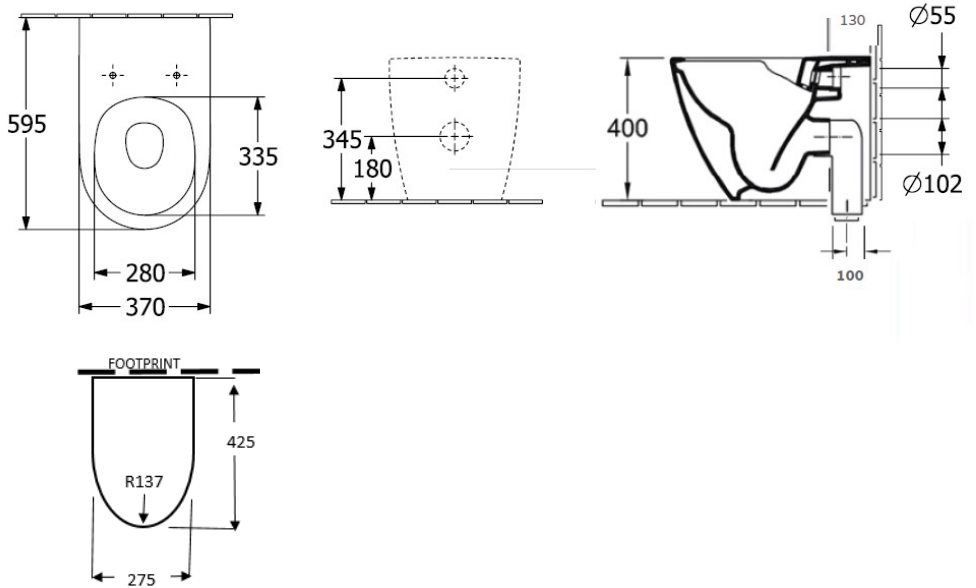

Subway 3.0 TwistFlush Wall Faced Toilet

Stone White | P Trap | TwistFlush | CeramicPlus | Slim Seat

Product Image **Product Details**

Code: 4671T1RWS4BMW
Brand: Villeroy & Boch
Range: Subway 3.0
Warranty: 10 Years*
Product Width: 370 mm
Product Depth: 595 mm
WELS: 4 Star 4.5 LPM, Reg #: L07242

Additional Features **Technical Specification**

Required Product
 Matching In Wall Cistern

Recommended Products
 ViConnect 92233300 or 92233400
 Cistern with E100 E200 or E300
 Flushplate

Additional Notes

- TwistFlush
- Fully Smooth Sided
- CeramicPlus
- Slim Seat

Installation Instructions

- * S trap set out 100-110mm
- * P Trap set Out 180mm
- * S Trap Set out 160-175mm with B8080 Vario order seperately

*Please visit argentaust.com.au/warranty to view the full warranty

Note: All dimensions are in millimetres and are subject to normal manufacturing variations. Always use the physical product measurements for cut-outs and rough-ins as the technical details shown may differ from the actual product. Use acetic cured silicone sealant. Do not use epoxy type adhesives. Clean with damp cloth. Do not use abrasive cleaners, liquids or pastes.