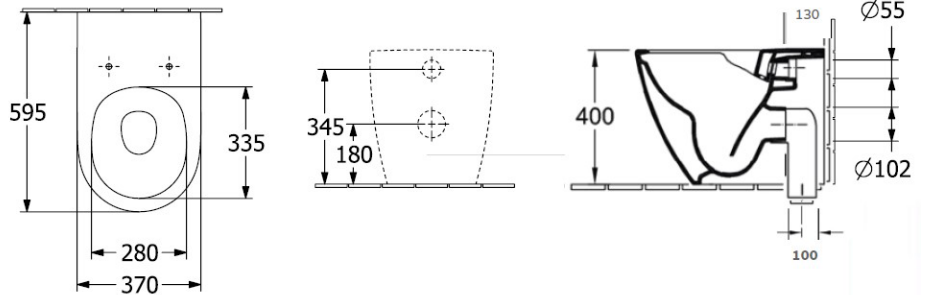

Subway 3.0 TwistFlush Wall Faced Toilet

Stone White | S Trap | TwistFlush | CeramicPlus

Product Image

Product Details

Code:	4671T1RWS4BMW
Brand:	Villeroy & Boch
Range:	Subway 3.0
Warranty:	10 Years*
Product Length:	N/A
Product Width:	370 mm
Product Height:	400 mm
Litre Capacity:	

Additional Features

Technical Specification

Required Product

Matching In Wall Cistern

Recommended Products

ViConnect 92233300 or 92233400
Cistern with E100 E200 or E300
Flushplate

Additional Notes

- TwistFlush
- Fully Smooth Sided
- CeramicPlus

Installation Instructions

- * S trap set out 100-110mm
- * P Trap set Out 180mm
- * S Trap Set out 160-175mm with VT103 Vario order separately

*Please visit argentaust.com.au/warranty to view the full warranty

Note: All dimensions are in millimetres and are subject to normal manufacturing variations. Always use the physical product measurements for cut-outs and rough-ins as the technical details shown may differ from the actual product. Use acetic cured silicone sealant. Do not use epoxy type adhesives. Clean with damp cloth. Do not use abrasive cleaners, liquids or pastes.