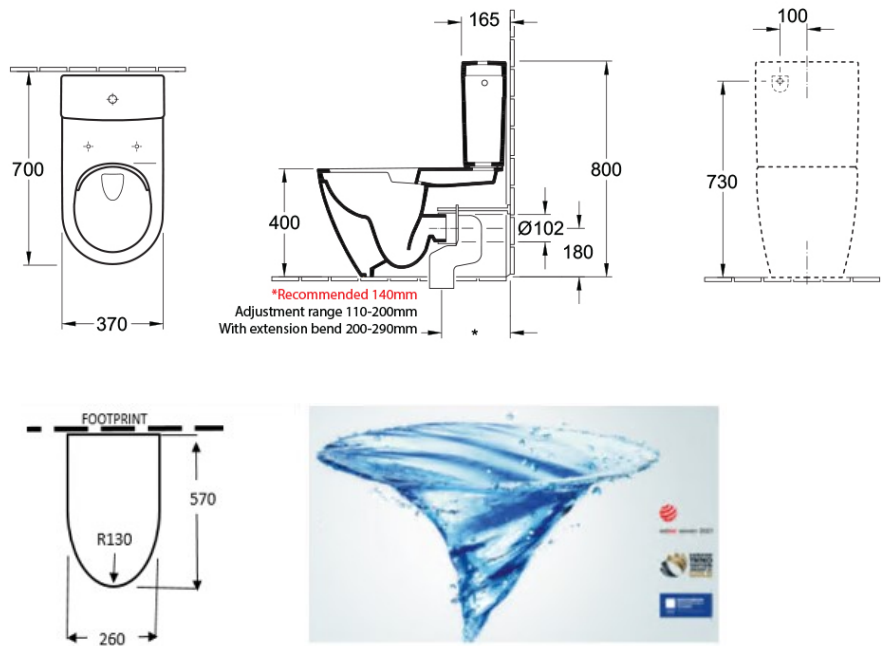

Subway 3.0 TwistFlush BTW Toilet P Trap

Slim Seat

Product Image

Product Details

Code: 4672T001L4CB
Brand: Villeroy & Boch
Range: Subway 3.0
Warranty: 10 Years*
Product Width: 370 mm
Product Depth: 700 mm
WELS: 4 Star 3.5 LPM, Reg #: L04768

Additional Features

Technical Specification

Required Product

Recommended Products
 Matching Villeroy & Boch Basin,
 Flush Button Options, 8L289868
 White, 8L289861 Chrome

Additional Notes

- TwistFlush Technology
- Slim Soft Close seat

Installation Instructions

* P Trap Set Out 180mm

*Please visit argentaust.com.au/warranty to view the full warranty

Note: All dimensions are in millimetres and are subject to normal manufacturing variations. Always use the physical product measurements for cut-outs and rough-ins as the technical details shown may differ from the actual product. Use acetic cured silicone sealant. Do not use epoxy type adhesives. Clean with damp cloth. Do not use abrasive cleaners, liquids or pastes.