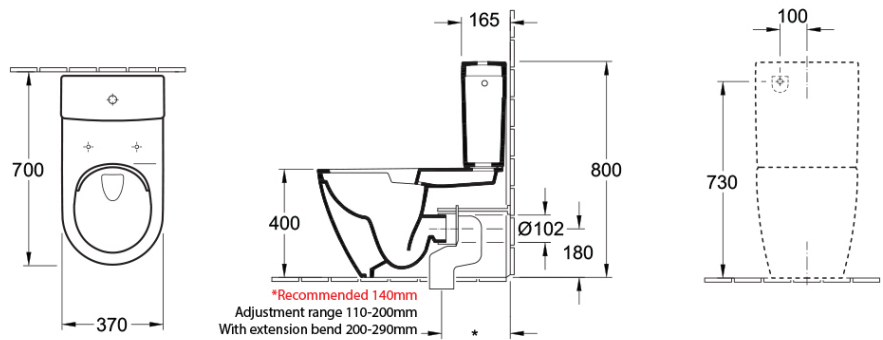

# Subway 3.0 TwistFlush BTW Toilet S Trap

Slim Seat | CeramicPlus

**Product Image** **Product Details**

**Code:** 4672T1R1L4B  
**Brand:** Villeroy & Boch  
**Range:** Subway 3.0  
**Warranty:** 10 Years\*  
**Product Width:** 370 mm  
**Product Depth:** 700 mm  
**WELS:** 4 Star 3.5 LPM, Reg #: L04768

*Note: All dimensions are in millimetres and are subject to normal manufacturing variations. Always use the physical product measurements for cut-outs and rough-ins as the technical details shown may differ from the actual product. Use acetic cured silicone sealant. Do not use epoxy type adhesives. Clean with damp cloth. Do not use abrasive cleaners, liquids or pastes.*