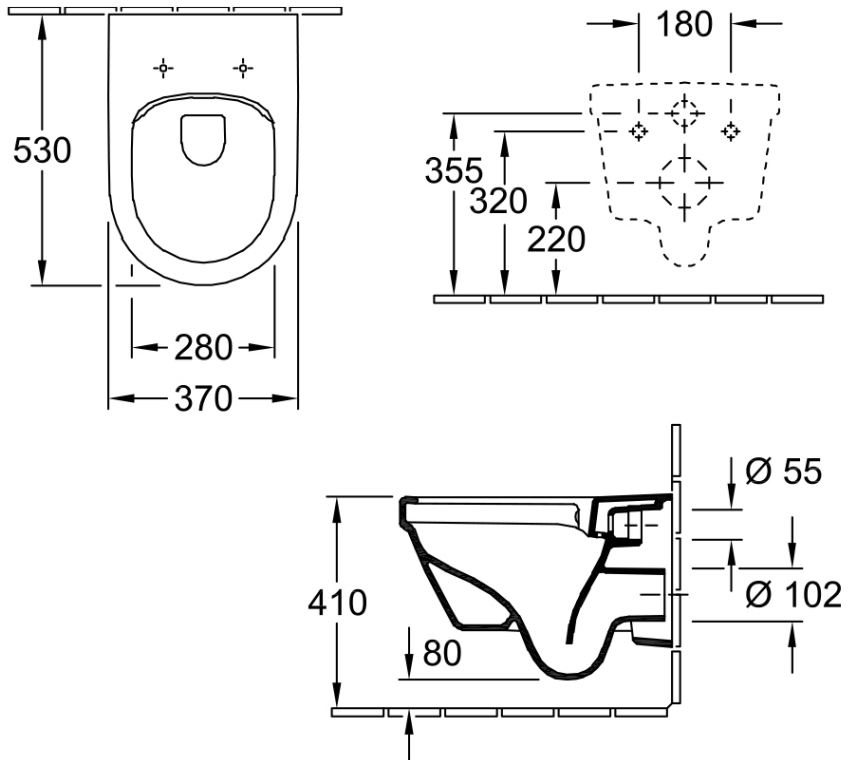

Architectura 3.0 DirectFlush Wall Hung Toilet

P Trap | Soft Close Seat

Product Image

Product Details

Code:	4694HR01S4B
Brand:	Villeroy & Boch
Range:	Architectura
Warranty:	10 Years*
Product Width:	370 mm
Product Depth:	530 mm
WELS:	TBC

Additional Features

Required Product
Matching In Wall Cistern with Frame

Recommended Products
ViConnect 92233500 or 92233600
Cistern with Frame with E100 E200 Or
E300 ViConnect Flush Plate

- Additional Notes**
- DirectFlush
 - Fully Smooth Sided
 - Soft Close Seat

Technical Specification

*Please visit argentaust.com.au/warranty to view the full warranty

Note: All dimensions are in millimetres and are subject to normal manufacturing variations. Always use the physical product measurements for cut-outs and rough-ins as the technical details shown may differ from the actual product. Use acetic cured silicone sealant. Do not use epoxy type adhesives. Clean with damp cloth. Do not use abrasive cleaners, liquids or pastes.