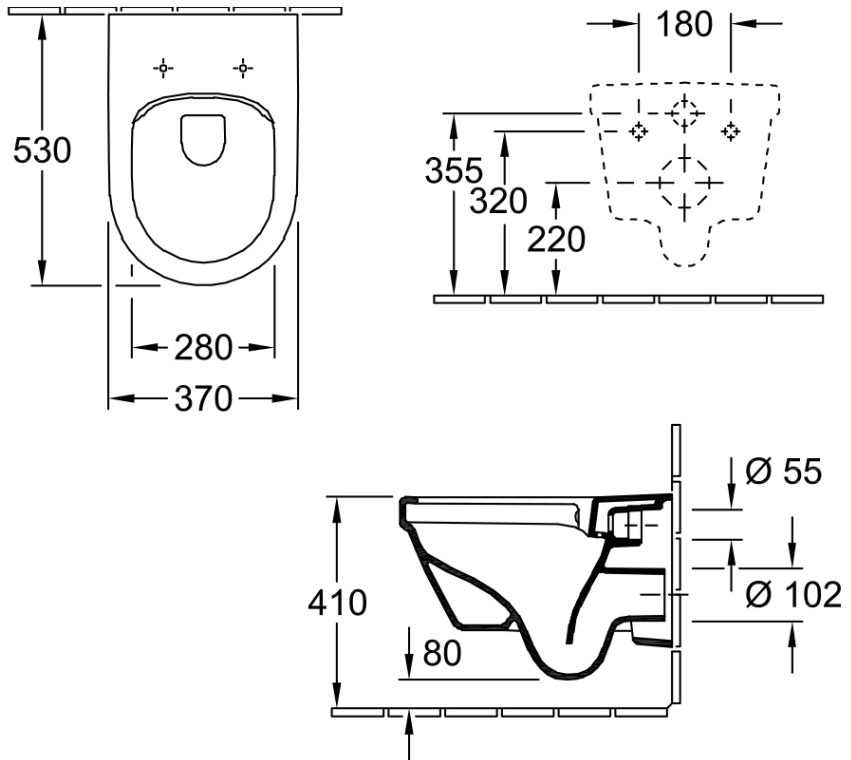

Architectura 3.0 DirectFlush Wall Hung Toilet

P Trap | Slim Seat | CeramicPlus

Product Image

Product Details

| | |
|----------------|--------------------|
| Code: | 4694HRR1L4B |
| Brand: | Villeroy & Boch |
| Range: | Architectura |
| Warranty: | 10 Years* |
| Product Width: | 370 mm |
| Product Depth: | 530 mm |
| WELS: | TBC |

Additional Features

Technical Specification

Required Product

Matching In Wall Cistern with Frame

Recommended Products

ViConnect 92233500 or 92233600 Cistern with Frame with E100 E200 Or E300 ViConnect Flush Plate

Additional Notes

- DirectFlush
- Fully Smooth Sided
- Slim Soft Close Seat
- CeramicPlus Easy Clean Finish

*Please visit argentaust.com.au/warranty to view the full warranty

Note: All dimensions are in millimetres and are subject to normal manufacturing variations. Always use the physical product measurements for cut-outs and rough-ins as the technical details shown may differ from the actual product. Use acetic cured silicone sealant. Do not use epoxy type adhesives. Clean with damp cloth. Do not use abrasive cleaners, liquids or pastes.