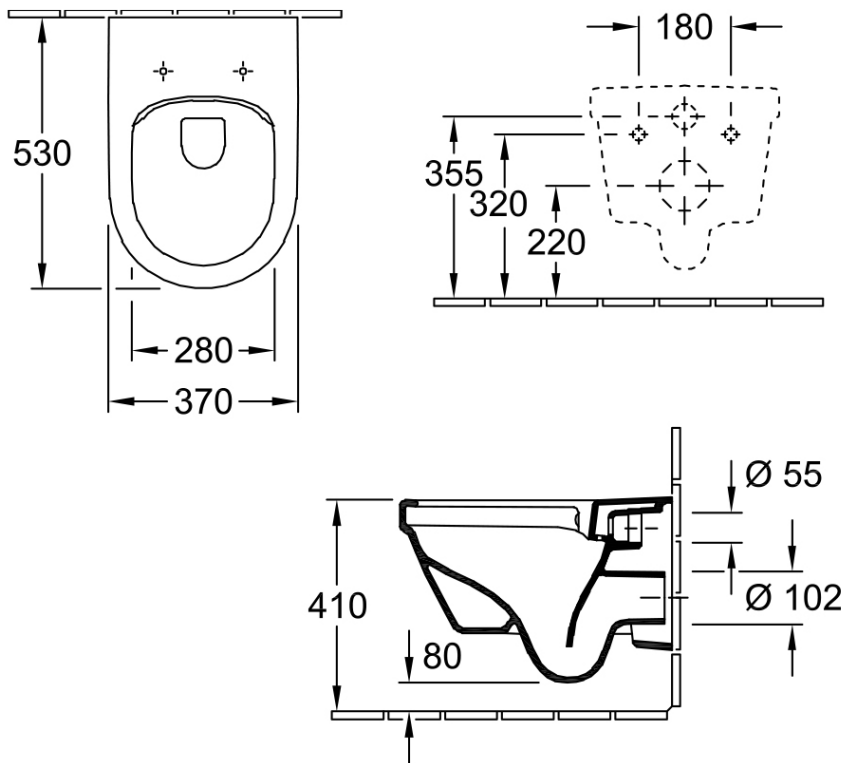

## Product Details

<b>Code:</b>	<b>4694HRR1S4B</b>
Brand:	Villeroy & Boch
Range:	Architectura
Warranty:	10 Years*
Product Width:	370 mm
Product Depth:	530 mm
WELS:	TBC

## Additional Features

**Required Product**  
Matching In Wall Cistern with Frame

**Recommended Products**  
ViConnect 92233500 or 92233600 Cistern with Frame with E100 E200 Or E300 ViConnect Flush Plate

## Technical Specification

\*Please visit [argentaust.com.au/warranty](http://argentaust.com.au/warranty) to view the full warranty

Note: All dimensions are in millimetres and are subject to normal manufacturing variations. Always use the physical product measurements for cut-outs and rough-ins as the technical details shown may differ from the actual product. Use acetic cured silicone sealant. Do not use epoxy type adhesives. Clean with damp cloth. Do not use abrasive cleaners, liquids or pastes.