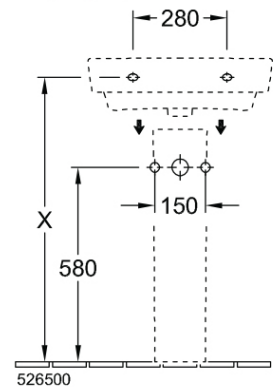

O.novo 2.0 550 Wall Basin

1 Taphole, No Overflow, Trap Cover

Product Image

Product Details

SKU:	4A415701TB
Brand:	Villeroy & Boch
Range:	O.novo 2.0
Warranty:	10 Years
Product Width:	550 mm
Product Depth:	460 mm
WELS:	N/A

Additional Features

Required Product
WM approved 32mm BSP waste

Recommended Products
K328F for Hospital Hygiene compliance, K316-D series for general use

Additional Notes
* Hospital Hygiene Compliant

Technical Specification

Note: All dimensions are in millimetres and are subject to normal manufacturing variations. Always use the physical product measurements for cut-outs and rough-ins as the technical details shown may differ from the actual product. Use acetic cured silicone sealant. Do not use epoxy type adhesives. Clean with damp cloth. Do not use abrasive cleaners, liquids or pastes.