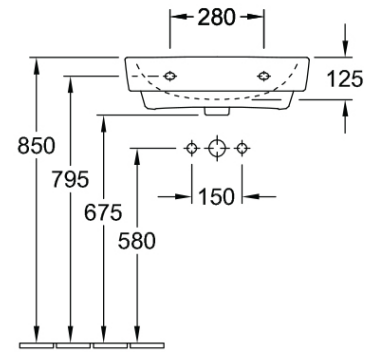

O.novo 2.0 550 Wall Basin

1 Taphole, No Overflow, Trap Cover

Product Image

Product Details

SKU:	4A415701TB
Brand:	Villeroy & Boch
Range:	O.novo 2.0
Warranty:	10 Years
Product Width:	550 mm
Product Depth:	460 mm
WELS:	N/A

Additional Features

Required Product
WM approved 32mm BSP waste

Recommended Products
K328F for Hospital Hygiene compliance, K316-D series for general use

Additional Notes
* Hospital Hygiene Compliant

Technical Specification

Note: All dimensions are in millimetres and are subject to normal manufacturing variations. Always use the physical product measurements for cut-outs and rough-ins as the technical details shown may differ from the actual product. Use acetic cured silicone sealant. Do not use epoxy type adhesives. Clean with damp cloth. Do not use abrasive cleaners, liquids or pastes.