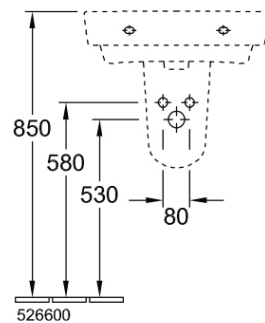

O.novo 2.0 550 Wall Basin

1 Taphole, No Overflow, Trap Cover

Product Image

Product Details

SKU:	4A415701TB
Brand:	Villeroy & Boch
Range:	O.novo 2.0
Warranty:	10 Years
Product Width:	550 mm
Product Depth:	460 mm
WELS:	N/A

Additional Features

Required Product
WM approved 32mm BSP waste

Recommended Products
K328F for Hospital Hygiene compliance, K316-D series for general use

Additional Notes
* Hospital Hygiene Compliant

Technical Specification

Note: All dimensions are in millimetres and are subject to normal manufacturing variations. Always use the physical product measurements for cut-outs and rough-ins as the technical details shown may differ from the actual product. Use acetic cured silicone sealant. Do not use epoxy type adhesives. Clean with damp cloth. Do not use abrasive cleaners, liquids or pastes.