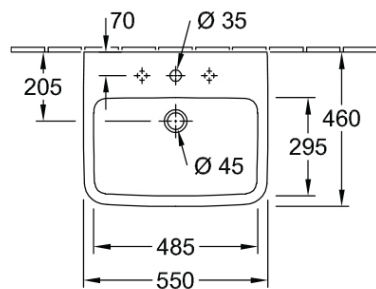

O.novo 2.0 550 Wall Basin

1 Taphole, No Overflow, Trap Cover

Product Image

Product Details

SKU:	4A415701TB
Brand:	Villeroy & Boch
Range:	O.novo 2.0
Warranty:	10 Years
Product Width:	550 mm
Product Depth:	460 mm
WELS:	N/A

Additional Features

Required Product
WM approved 32mm BSP waste

Recommended Products
K328F for Hospital Hygiene compliance, K316-D series for general use

Additional Notes
* Hospital Hygiene Compliant

Technical Specification

Note: All dimensions are in millimetres and are subject to normal manufacturing variations. Always use the physical product measurements for cut-outs and rough-ins as the technical details shown may differ from the actual product. Use acetic cured silicone sealant. Do not use epoxy type adhesives. Clean with damp cloth. Do not use abrasive cleaners, liquids or pastes.