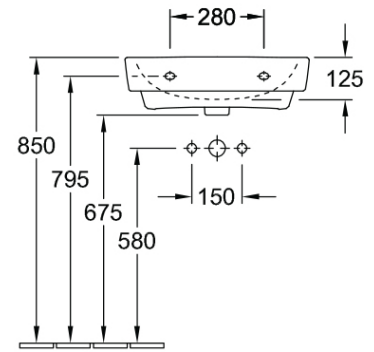

O.novo 2.0 550 Wall Basin

No Taphole, No Overflow, Trap Cover

Product Image

Product Details

SKU:	4A415801TB
Brand:	Villeroy & Boch
Range:	O.novo 2.0
Warranty:	10 Years
Product Width:	550 mm
Product Depth:	460 mm
WELS:	N/A

Additional Features

Required Product
WM approved 32mm BSP waste

Recommended Products
K328F for Hospital Hygiene compliance, K316-D series for general use

Additional Notes
* Hospital Hygiene Compliant

Technical Specification

Note: All dimensions are in millimetres and are subject to normal manufacturing variations. Always use the physical product measurements for cut-outs and rough-ins as the technical details shown may differ from the actual product. Use acetic cured silicone sealant. Do not use epoxy type adhesives. Clean with damp cloth. Do not use abrasive cleaners, liquids or pastes.