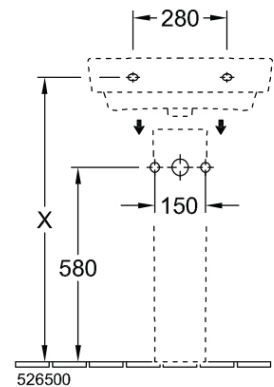

O.novo 2.0 550 Wall Basin

No Taphole, No Overflow, Trap Cover

Product Image

Product Details

SKU:	4A415801TB
Brand:	Villeroy & Boch
Range:	O.novo 2.0
Warranty:	10 Years
Product Width:	550 mm
Product Depth:	460 mm
WELS:	N/A

Additional Features

Required Product
WM approved 32mm BSP waste

Recommended Products
K328F for Hospital Hygiene compliance, K316-D series for general use

Additional Notes
* Hospital Hygiene Compliant

Technical Specification

Note: All dimensions are in millimetres and are subject to normal manufacturing variations. Always use the physical product measurements for cut-outs and rough-ins as the technical details shown may differ from the actual product. Use acetic cured silicone sealant. Do not use epoxy type adhesives. Clean with damp cloth. Do not use abrasive cleaners, liquids or pastes.