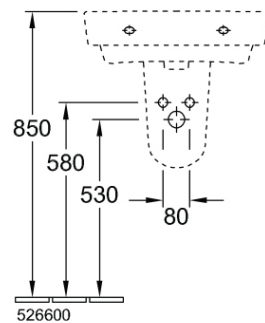

O.novo 2.0 550 Wall Basin

No Taphole, No Overflow, Trap Cover

Product Image

Product Details

SKU:	4A415801TB
Brand:	Villeroy & Boch
Range:	O.novo 2.0
Warranty:	10 Years
Product Width:	550 mm
Product Depth:	460 mm
WELS:	N/A

Additional Features

Required Product
WM approved 32mm BSP waste

Recommended Products
K328F for Hospital Hygiene compliance, K316-D series for general use

Additional Notes
* Hospital Hygiene Compliant

Technical Specification

Note: All dimensions are in millimetres and are subject to normal manufacturing variations. Always use the physical product measurements for cut-outs and rough-ins as the technical details shown may differ from the actual product. Use acetic cured silicone sealant. Do not use epoxy type adhesives. Clean with damp cloth. Do not use abrasive cleaners, liquids or pastes.