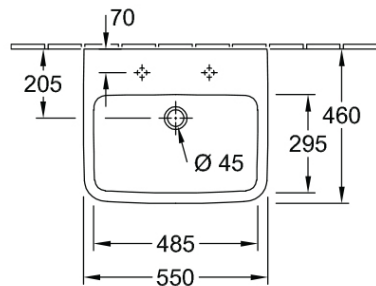

O.novo 2.0 550 Wall Basin

No Taphole, No Overflow, Trap Cover

Product Image

Product Details

SKU:	4A415801TB
Brand:	Villeroy & Boch
Range:	O.novo 2.0
Warranty:	10 Years
Product Width:	550 mm
Product Depth:	460 mm
WELS:	N/A

Additional Features

Required Product
WM approved 32mm BSP waste

Recommended Products
K328F for Hospital Hygiene compliance, K316-D series for general use

Additional Notes
* Hospital Hygiene Compliant

Technical Specification

Note: All dimensions are in millimetres and are subject to normal manufacturing variations. Always use the physical product measurements for cut-outs and rough-ins as the technical details shown may differ from the actual product. Use acetic cured silicone sealant. Do not use epoxy type adhesives. Clean with damp cloth. Do not use abrasive cleaners, liquids or pastes.