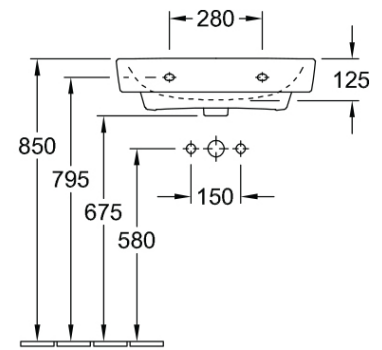

O.novo 2.0 600 Wall Basin

1 Taphole, No Overflow, Trap Cover

Product Image

Product Details

SKU:	4A416201TB
Brand:	Villeroy & Boch
Range:	O.novo 2.0
Warranty:	10 Years
Product Width:	600 mm
Product Depth:	460 mm
WELS:	N/A

Additional Features

Required Product
WM approved 32mm BSP waste

Recommended Products
K328F for Hospital Hygiene compliance, K316-D series for general use

Additional Notes
* Hospital Hygiene Compliant

Technical Specification

Note: All dimensions are in millimetres and are subject to normal manufacturing variations. Always use the physical product measurements for cut-outs and rough-ins as the technical details shown may differ from the actual product. Use acetic cured silicone sealant. Do not use epoxy type adhesives. Clean with damp cloth. Do not use abrasive cleaners, liquids or pastes.