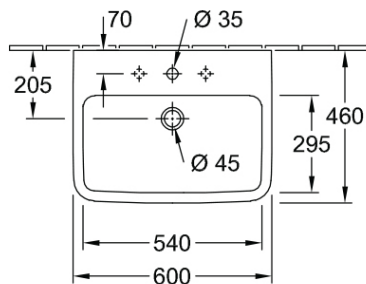

O.novo 2.0 600 Wall Basin

1 Taphole, No Overflow, Trap Cover

Product Image

Product Details

SKU:	4A416201TB
Brand:	Villeroy & Boch
Range:	O.novo 2.0
Warranty:	10 Years
Product Width:	600 mm
Product Depth:	460 mm
WELS:	N/A

Additional Features

Required Product
WM approved 32mm BSP waste

Recommended Products
K328F for Hospital Hygiene compliance, K316-D series for general use

Additional Notes
* Hospital Hygiene Compliant

Technical Specification

Note: All dimensions are in millimetres and are subject to normal manufacturing variations. Always use the physical product measurements for cut-outs and rough-ins as the technical details shown may differ from the actual product. Use acetic cured silicone sealant. Do not use epoxy type adhesives. Clean with damp cloth. Do not use abrasive cleaners, liquids or pastes.