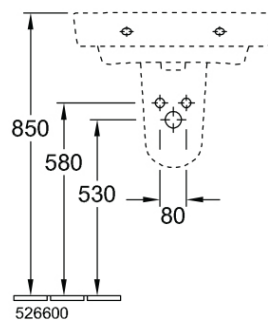

O.novo 2.0 600 Wall Basin

1 Taphole, No Overflow, Trap Cover

Product Image

Product Details

SKU:	4A416201TB
Brand:	Villeroy & Boch
Range:	O.novo 2.0
Warranty:	10 Years
Product Width:	600 mm
Product Depth:	460 mm
WELS:	N/A

Additional Features

Required Product
WM approved 32mm BSP waste

Recommended Products
K328F for Hospital Hygiene compliance, K316-D series for general use

Additional Notes
* Hospital Hygiene Compliant

Technical Specification

Note: All dimensions are in millimetres and are subject to normal manufacturing variations. Always use the physical product measurements for cut-outs and rough-ins as the technical details shown may differ from the actual product. Use acetic cured silicone sealant. Do not use epoxy type adhesives. Clean with damp cloth. Do not use abrasive cleaners, liquids or pastes.