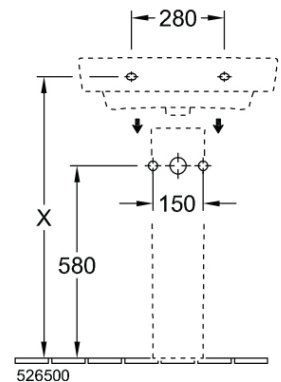

O.novo 2.0 600 Wall Basin

1 Taphole, No Overflow, Trap Cover

Product Image

Product Details

SKU:	4A416201TB
Brand:	Villeroy & Boch
Range:	O.novo 2.0
Warranty:	10 Years
Product Width:	600 mm
Product Depth:	460 mm
WELS:	N/A

Additional Features

Required Product
WM approved 32mm BSP waste

Recommended Products
K328F for Hospital Hygiene compliance, K316-D series for general use

Additional Notes
* Hospital Hygiene Compliant

Technical Specification

Note: All dimensions are in millimetres and are subject to normal manufacturing variations. Always use the physical product measurements for cut-outs and rough-ins as the technical details shown may differ from the actual product. Use acetic cured silicone sealant. Do not use epoxy type adhesives. Clean with damp cloth. Do not use abrasive cleaners, liquids or pastes.