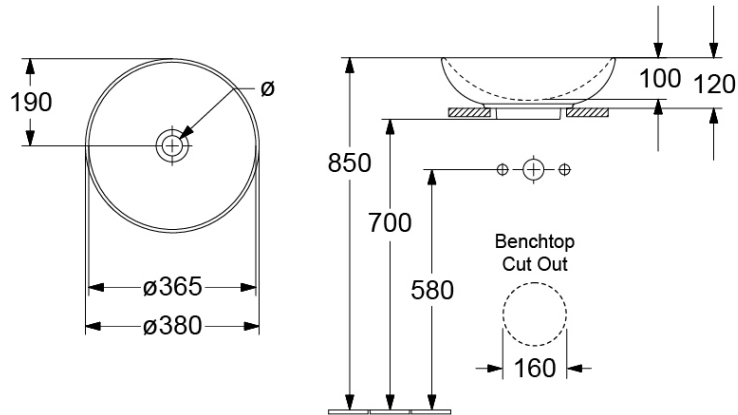

Loop Slim 380 Round Vessel Basin

Stone White, No Taphole

Product Image

Product Details

Code:	4A4500RW
Brand:	Villeroy & Boch
Range:	LOOP
Warranty:	10 Years*
Product Width:	380 mm
Product Depth:	380 mm
WELS:	N/A

Additional Features

Technical Specification

Required Product
32mm Waste

Recommended Products
K316-D PUW Waste Series

Additional Notes

- TitanCeram with CeramicPlus

Installation Instructions

- * 160mm Benchtop Cutout required
- * Slot overflow to be installed at the front of basin

*Please visit argentaust.com.au/warranty to view the full warranty

Note: All dimensions are in millimetres and are subject to normal manufacturing variations. Always use the physical product measurements for cut-outs and rough-ins as the technical details shown may differ from the actual product. Use acetic cured silicone sealant. Do not use epoxy type adhesives. Clean with damp cloth. Do not use abrasive cleaners, liquids or pastes.