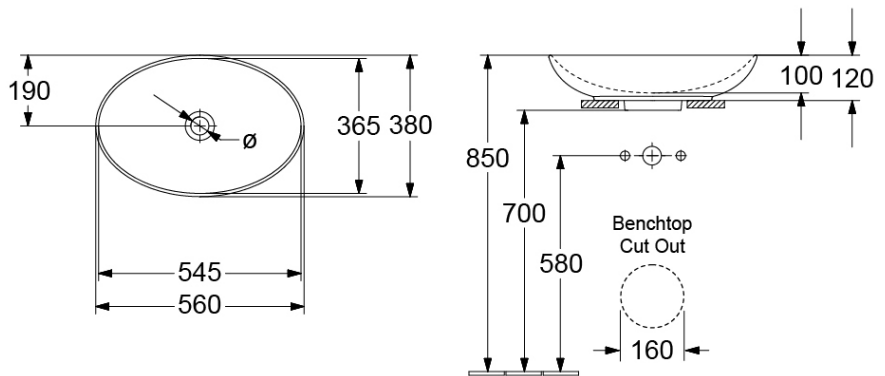

Loop Slim 560 Oval Vessel Basin

Stone White, No Taphole

Product Image

Product Details

Code:	4A4700RW
Brand:	Villeroy & Boch
Range:	LOOP
Warranty:	10 Years*
Product Width:	560 mm
Product Depth:	380 mm
WELS:	N/A

Additional Features

Technical Specification

Required Product
32mm Waste

Recommended Products
K316-D PUW Waste Series

Additional Notes

- TitanCeram with CeramicPlus

Installation Instructions

- * 160mm Benchtop Cutout required
- * Slot overflow to be installed at the front of basin

*Please visit argentaust.com.au/warranty to view the full warranty

Note: All dimensions are in millimetres and are subject to normal manufacturing variations. Always use the physical product measurements for cut-outs and rough-ins as the technical details shown may differ from the actual product. Use acetic cured silicone sealant. Do not use epoxy type adhesives. Clean with damp cloth. Do not use abrasive cleaners, liquids or pastes.