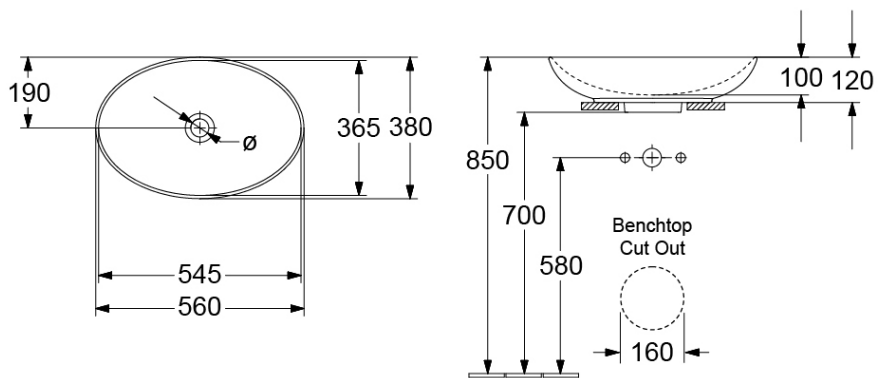

Loop Slim 560 Oval Vessel Basin

Ebony, No Taphole

Product Image

Product Details

Code:	4A4700S5
Brand:	Villeroy & Boch
Range:	LOOP
Warranty:	10 Years*
Product Width:	560 mm
Product Depth:	380 mm
WELS:	N/A

Additional Features

Technical Specification

Required Product

32mm Waste

Recommended Products

K316-D PUW Waste Series

Additional Notes

- TitanCeram with CeramicPlus

Installation Instructions

- * 160mm Benchtop Cutout required
- * Slot overflow to be installed at the front of basin

*Please visit argentaust.com.au/warranty to view the full warranty

Note: All dimensions are in millimetres and are subject to normal manufacturing variations. Always use the physical product measurements for cut-outs and rough-ins as the technical details shown may differ from the actual product. Use acetic cured silicone sealant. Do not use epoxy type adhesives. Clean with damp cloth. Do not use abrasive cleaners, liquids or pastes.