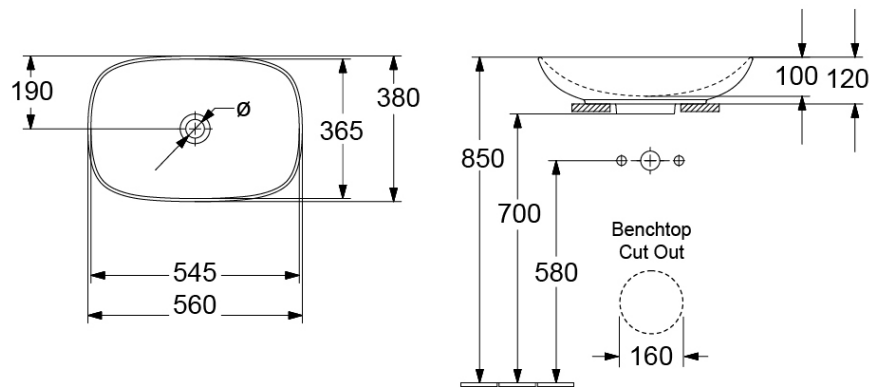

Loop Slim 560 Rect Vessel Basin

Stone White, No Taphole

Product Image **Product Details**

Code: 4A4900RW
Brand: Villeroy & Boch
Range: LOOP
Warranty: 10 Years*
Product Width: 560 mm
Product Depth: 380 mm
WELS: N/A

Additional Features **Technical Specification**

Required Product
 32mm Waste

Recommended Products
 K316-D PUW Waste Series

Additional Notes

- TitanCeram with CeramicPlus

Installation Instructions

- * 160mm Benchtop Cutout required
- * Slot overflow to be installed at the front of basin

*Please visit argentaust.com.au/warranty to view the full warranty

Note: All dimensions are in millimetres and are subject to normal manufacturing variations. Always use the physical product measurements for cut-outs and rough-ins as the technical details shown may differ from the actual product. Use acetic cured silicone sealant. Do not use epoxy type adhesives. Clean with damp cloth. Do not use abrasive cleaners, liquids or pastes.