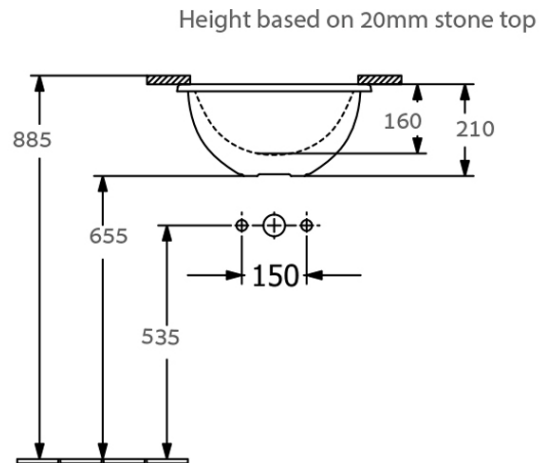

Loop Slim 380 Round UC Basin NTH RW

Stone White CeramicPlus

Product Image **Product Details**

Code: 4A5200RW
Brand: Villeroy & Boch
Range: Loop Slim
Warranty: 10 Years*
Product Width: 380 mm
Product Depth: 380 mm
WELS: N/A

Additional Features **Technical Specification**

Required Product
 32mm Overflow Waste

Recommended Products
 K316-DMW Ceramic Matt White waste or any of the K316-D PUW Series

Additional Notes

- Water capacity to bottom of overflow - 4.2lt
- Basin cutout in stone should be 8-10mm smaller all round than the basin ID

Installation Instructions

- * Position logo visible at the back of the basin
- * Slot overflow at the front

*Please visit argentaust.com.au/warranty to view the full warranty

Note: All dimensions are in millimetres and are subject to normal manufacturing variations. Always use the physical product measurements for cut-outs and rough-ins as the technical details shown may differ from the actual product. Use acetic cured silicone sealant. Do not use epoxy type adhesives. Clean with damp cloth. Do not use abrasive cleaners, liquids or pastes.