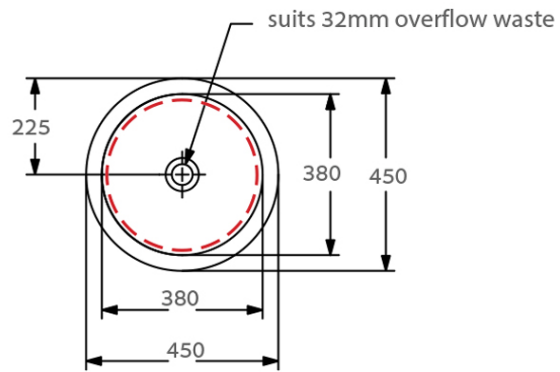

Loop Slim 380 Round UC Basin NTH RW

Stone White CeramicPlus

Product Image **Product Details**

Code: 4A5200RW
Brand: Villeroy & Boch
Range: Loop Slim
Warranty: 10 Years*
Product Width: 380 mm
Product Depth: 380 mm
WELS: N/A

Additional Features **Technical Specification**

Required Product
 32mm Overflow Waste

Recommended Products
 K316-DMW Ceramic Matt White waste or any of the K316-D PUW Series

Additional Notes

- Water capacity to bottom of overflow - 4.2lt
- Basin cutout in stone should be 8-10mm smaller all round than the basin ID

Installation Instructions

- * Position logo visible at the back of the basin
- * Slot overflow at the front

*Please visit argentaust.com.au/warranty to view the full warranty

Note: All dimensions are in millimetres and are subject to normal manufacturing variations. Always use the physical product measurements for cut-outs and rough-ins as the technical details shown may differ from the actual product. Use acetic cured silicone sealant. Do not use epoxy type adhesives. Clean with damp cloth. Do not use abrasive cleaners, liquids or pastes.