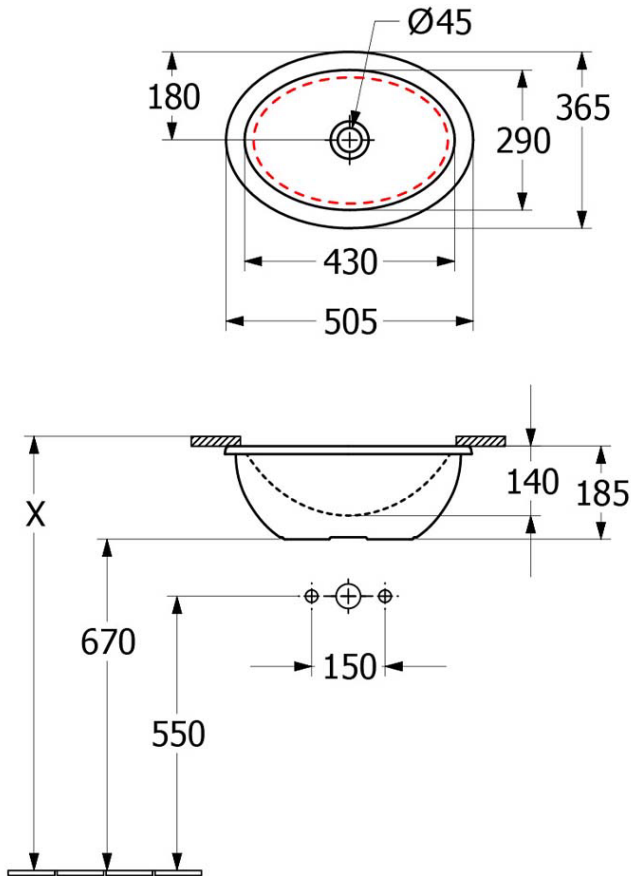

Loop Slim 430 Oval UC Basin NTH S5

Ebony Matt Black CeramicPlus *

Product Image **Product Details**

Code: 4A5300S5
Brand: Villeroy & Boch
Range: Loop Slim
Warranty: 10 Years*
Product Width: 430 mm
Product Depth: 290 mm
WELS: N/A

NOTE: Change to Basin Dimensions March 2024

Additional Features **Technical Specification**

Required Product
 32mm Overflow Waste

Recommended Products
 K316-DMB Matt Black waste or any of the K316-D PUW Series

Additional Notes

- Water Capacity to bottom of overflow - 4.2lt
- Position V&B logo visible at the back of the basin & Overflow at the front

Installation Instructions

- * Standard Ceramic dimensional tolerances apply +/- 2%
- * Responsibility is with cabinet designer/manufacturer to ensure adequate tolerances
- * Basin cutout in benchtop should be 8-10mm smaller all round than the actual basin ID

*Please visit argentaust.com.au/warranty to view the full warranty

Note: All dimensions are in millimetres and are subject to normal manufacturing variations. It is recommended to use the physical product measurements for cut-outs and rough-ins as the technical details shown may differ from the actual product. Use acetic cured silicone sealant. Do not use epoxy type adhesives. Clean with damp cloth. Do not use abrasive cleaners, liquids or pastes.