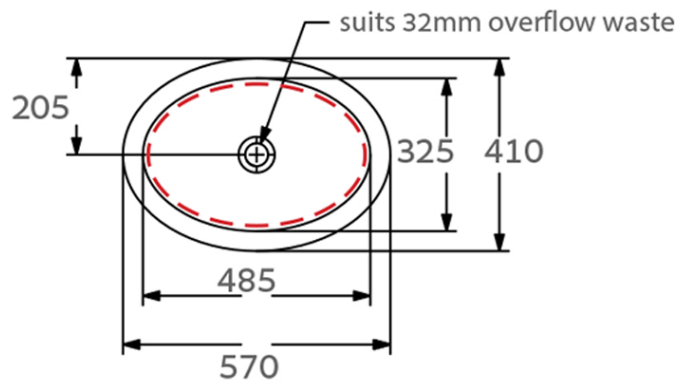

# Loop Slim 485 Oval UC Basin NTH S5

Ebony Matt Black CeramicPlus \*

**Product Image** **Product Details**

**Code:** 4A5400S5  
**Brand:** Villeroy & Boch  
**Range:** Loop Slim  
**Warranty:** 10 Years\*  
**Product Width:** 485 mm  
**Product Depth:** 325 mm  
**WELS:** N/A

**Additional Features** **Technical Specification**

**Required Product**  
 32mm Overflow Waste

**Recommended Products**  
 K316-DMB Matt Black waste or any of the K316-D PUW Series

**Additional Notes**

- Water capacity to bottom of overflow - 4.4lt
- Basin cutout in stone should be 8-10mm smaller all round than the basin ID

**Installation Instructions**

- \* Position logo visible at the back of the basin
- \* Slot overflow at the front

Height based on 20mm stone top

\*Please visit [argentaust.com.au/warranty](http://argentaust.com.au/warranty) to view the full warranty

*Note: All dimensions are in millimetres and are subject to normal manufacturing variations. Always use the physical product measurements for cut-outs and rough-ins as the technical details shown may differ from the actual product. Use acetic cured silicone sealant. Do not use epoxy type adhesives. Clean with damp cloth. Do not use abrasive cleaners, liquids or pastes.*