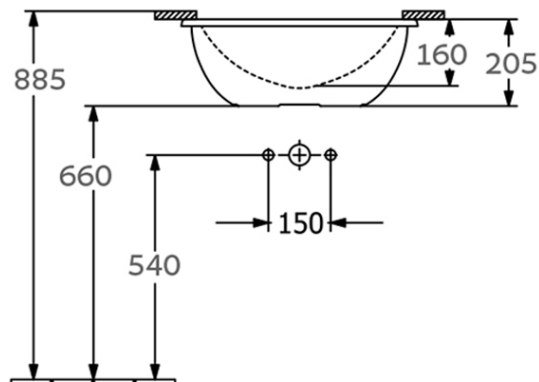

# Loop Slim 485 Oval UC Basin NTH S5

Ebony Matt Black CeramicPlus \*

**Product Image** **Product Details**

**Code:** 4A5400S5  
**Brand:** Villeroy & Boch  
**Range:** Loop Slim  
**Warranty:** 10 Years\*  
**Product Width:** 485 mm  
**Product Depth:** 325 mm  
**WELS:** N/A

**Additional Features** **Technical Specification**

**Required Product**  
 32mm Overflow Waste

**Recommended Products**  
 K316-DMB Matt Black waste or any of the K316-D PUW Series

**Additional Notes**

- Water capacity to bottom of overflow - 4.4lt
- Basin cutout in stone should be 8-10mm smaller all round than the basin ID

**Installation Instructions**

- \* Position logo visible at the back of the basin
- \* Slot overflow at the front

Height based on 20mm stone top

\*Please visit [argentaust.com.au/warranty](http://argentaust.com.au/warranty) to view the full warranty

*Note: All dimensions are in millimetres and are subject to normal manufacturing variations. Always use the physical product measurements for cut-outs and rough-ins as the technical details shown may differ from the actual product. Use acetic cured silicone sealant. Do not use epoxy type adhesives. Clean with damp cloth. Do not use abrasive cleaners, liquids or pastes.*