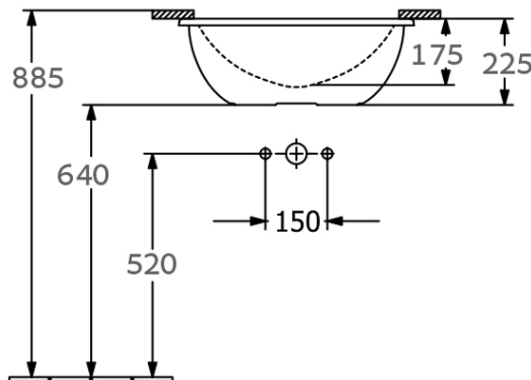

Loop Slim 560 Oval UC Basin NTH S5

Ebony Matt Black CeramicPlus *

Product Image **Product Details**

Code: 4A5500S5
Brand: Villeroy & Boch
Range: Loop Slim
Warranty: 10 Years*
Product Width: 560 mm
Product Depth: 380 mm
WELS: N/A

Additional Features **Technical Specification**

Required Product
 32mm Overflow Waste

Recommended Products
 K316-DMB Matt Black waste or any of the K316-D PUW Series

Additional Notes

- Water capacity to bottom of overflow - 6.45lt
- Basin cutout in stone should be 8-10mm smaller all round than the basin ID

Installation Instructions

- * Position logo visible at the back of the basin
- * Slot overflow at the front

Height based on 20mm stone top

*Please visit argentaust.com.au/warranty to view the full warranty

Note: All dimensions are in millimetres and are subject to normal manufacturing variations. Always use the physical product measurements for cut-outs and rough-ins as the technical details shown may differ from the actual product. Use acetic cured silicone sealant. Do not use epoxy type adhesives. Clean with damp cloth. Do not use abrasive cleaners, liquids or pastes.