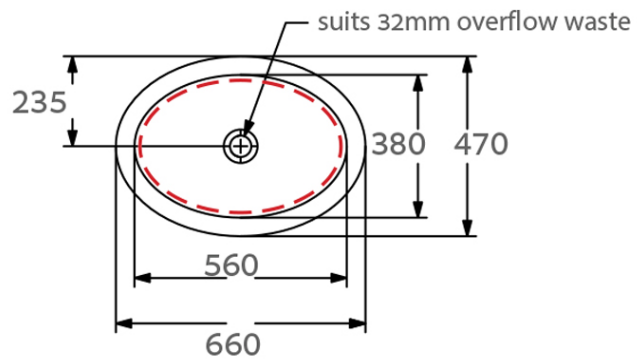

Loop Slim 560 Oval UC Basin NTH S5

Ebony Matt Black CeramicPlus *

Product Image **Product Details**

Code: 4A5500S5
Brand: Villeroy & Boch
Range: Loop Slim
Warranty: 10 Years*
Product Width: 560 mm
Product Depth: 380 mm
WELS: N/A

Additional Features **Technical Specification**

Required Product
 32mm Overflow Waste

Recommended Products
 K316-DMB Matt Black waste or any of the K316-D PUW Series

Additional Notes

- Water capacity to bottom of overflow - 6.45lt
- Basin cutout in stone should be 8-10mm smaller all round than the basin ID

Installation Instructions

- * Position logo visible at the back of the basin
- * Slot overflow at the front

Height based on 20mm stone top

*Please visit argentaust.com.au/warranty to view the full warranty

Note: All dimensions are in millimetres and are subject to normal manufacturing variations. Always use the physical product measurements for cut-outs and rough-ins as the technical details shown may differ from the actual product. Use acetic cured silicone sealant. Do not use epoxy type adhesives. Clean with damp cloth. Do not use abrasive cleaners, liquids or pastes.